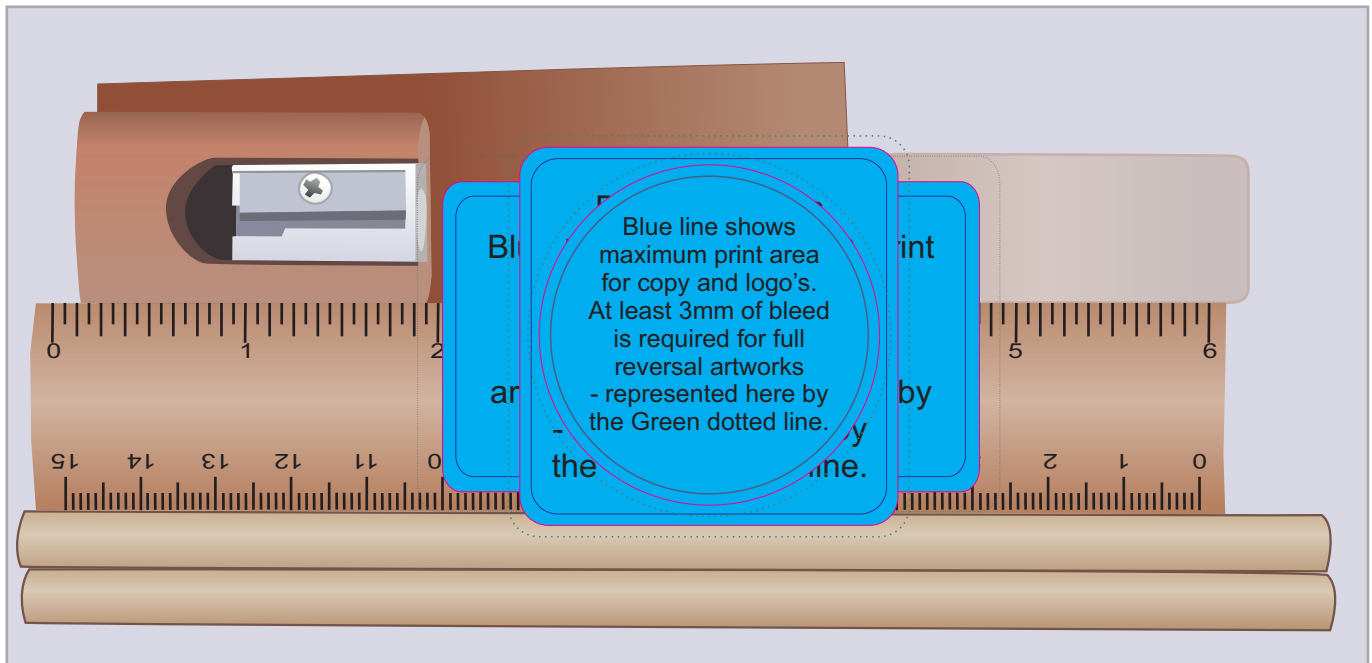

ARTWORK FOR APPROVAL

IMPORTANT: This drawing is for approximate print positional purposes only. It is not intended to be an exact scale or detailed representation of the product. Colour proofs are to be used as a guide only and not a true representation of true product or print colour. If item colours are important, order a sample from our current shipment.

Order #
Proof #1
Date 00/00/00

Product Code : LL2134
Description : Bamboo Stationery Set in Cello Bag
Item Colour/s : Natural/Clear
Quantity :
Decoration Type : Standard Label
Print Colour

LABEL NOTE:

Labels are applied by hand and although the greatest care is taken label positioning cannot be guaranteed across the entire order. They are digitally printed in CMYK. If pantone colour matching is important we require you to provide specific PMS colours, and we will produce closest CMYK colour match possible (to CP equivalent of coated pantone colours - perfect colour match not guaranteed). Vector art is required for colour matching. We are unable to edit colours in rasterized images. Print colours may be altered in appearance if placed on a strong colour background. Design position cannot be guaranteed across the entire order, some movement does occur during printing

Maximum label size: 45mm Diameter, 50mm Square & 71mmL x 41mmH
 Actual print size:
 Printed on White label.
 Pink border shows max label size and is not printed.

INTERNAL USE ONLY

INT:

QC Code:	New Pte # _____	Info:	Q: _____	Ctns: _____	Wt(kg): _____
PP:	Prt Int: _____	Prep:	S: _____	D: _____	
Rpt Ord:	Rpt Pte # _____	Cat:	E: _____	Ctns: _____	Wt(kg): _____
Split: Y/N	Mach: _____	U/P Int: _____	R/P Int: _____	R: _____	D: _____
Courier:					Total Wt(kg): _____