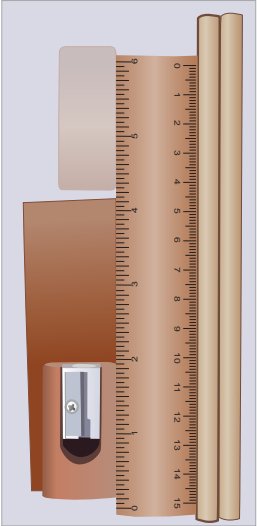

LL21343 - Oxford Stationery Set - Natural/Black, Natural/Blue & Natural/Red

Screen Print PMS XXXc

Nucolour Transfer 

Bamboo stationery set in cello bag to be packed inside the pencil case/organiser.

Print Area: 150mmL x 40mmH
Actual print size: xxmmL x xxmmH

Finished print area 