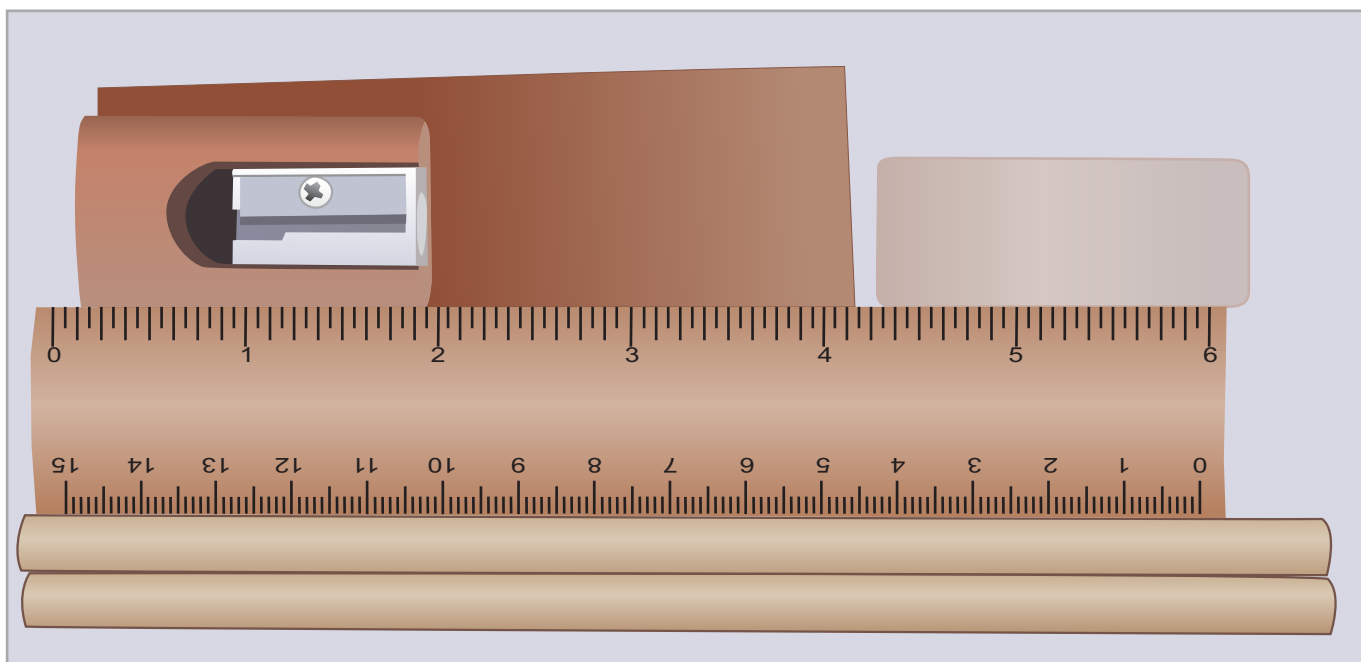

Maximum print area: 150mmL x 40mmH
Actual print size:

PLEASE SEE NEXT PAGE...

INTERNAL USE ONLY

INT:

QC Code:	New Pte # _____	Info:	Q: _____	Ctns: _____	Wt(kg): _____
PP:	Prt Int: _____	Prep:	S: _____	D: _____	
Rpt Ord:	Rpt Pte # _____	Cat:	E: _____	Ctns: _____	Wt(kg): _____
Split: Y/N	Mach: _____	U/P Int: _____	R/P Int: _____	R: _____	D: _____
Courier:					Total Wt(kg): _____

Maximum print area: 150mmL x 40mmH
Actual print size:

Bamboo stationery set in cello bag to be packed inside the pencil case/organiser.