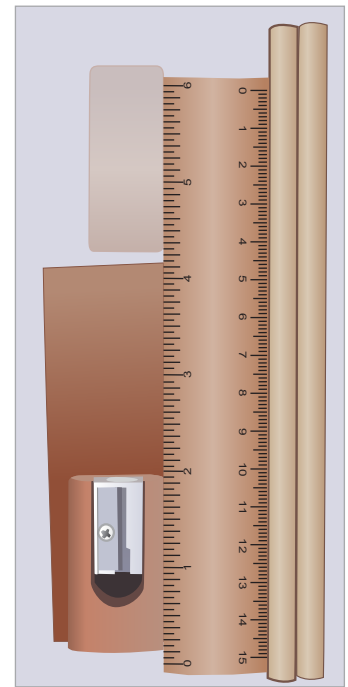

NUCOLOUR

On light coloured bags a slightly darker keyline may be noticeable on the finished decoration, due to the white layer underneath being slightly choked under the colour.

Cannot match to PMS, Metallic or Fluorescent colours.

JPG & TIFF FILES

All JPG & Tiff files must be at least 300 dpi at print size and saved in CMYK colour format.

BELOW IS 50% OF ACTUAL SIZE

Bamboo stationery set in cello bag to be packed inside the pencil case/organiser.

Maximum print area: 150mmL x 40mmH
Actual print size:

PLEASE SEE NEXT PAGE...

INTERNAL USE ONLY

INT:

QC Code:	New Pte # _____	Info:	Q: _____	Ctns: _____	Wt(kg): _____
PP:	Prt Int: _____	Prep:	S: _____	D: _____	
Rpt Ord:	Rpt Pte # _____	Cat:	E: _____	Ctns: _____	Wt(kg): _____
Split: Y/N	Mach: _____	U/P Int: _____	R/P Int: _____	R: _____	D: _____
Courier:					Total Wt(kg): _____