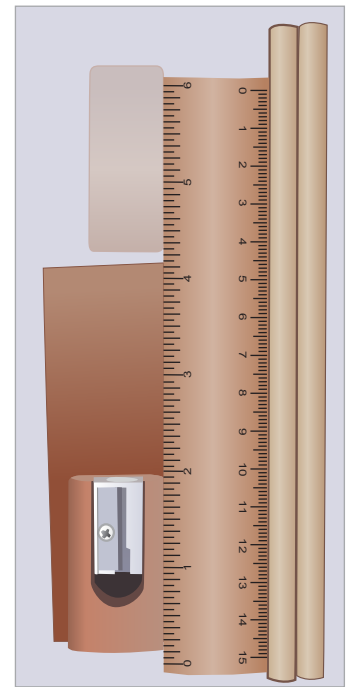

RGB PRINT - DIRECT DIGITAL TO GARMENT PRINTING

Submit design for acceptance and price on full colour direct to garment printing. Prices based on amount of ink consumed. More cost effective for designs that do not require white ink.

BELOW IS 50% OF ACTUAL SIZE

Bamboo stationery set in cello bag to be packed inside the pencil case/organiser.

Maximum print area: 150mmL x 40mmH
Actual print size:

PLEASE SEE NEXT PAGE...

INTERNAL USE ONLY