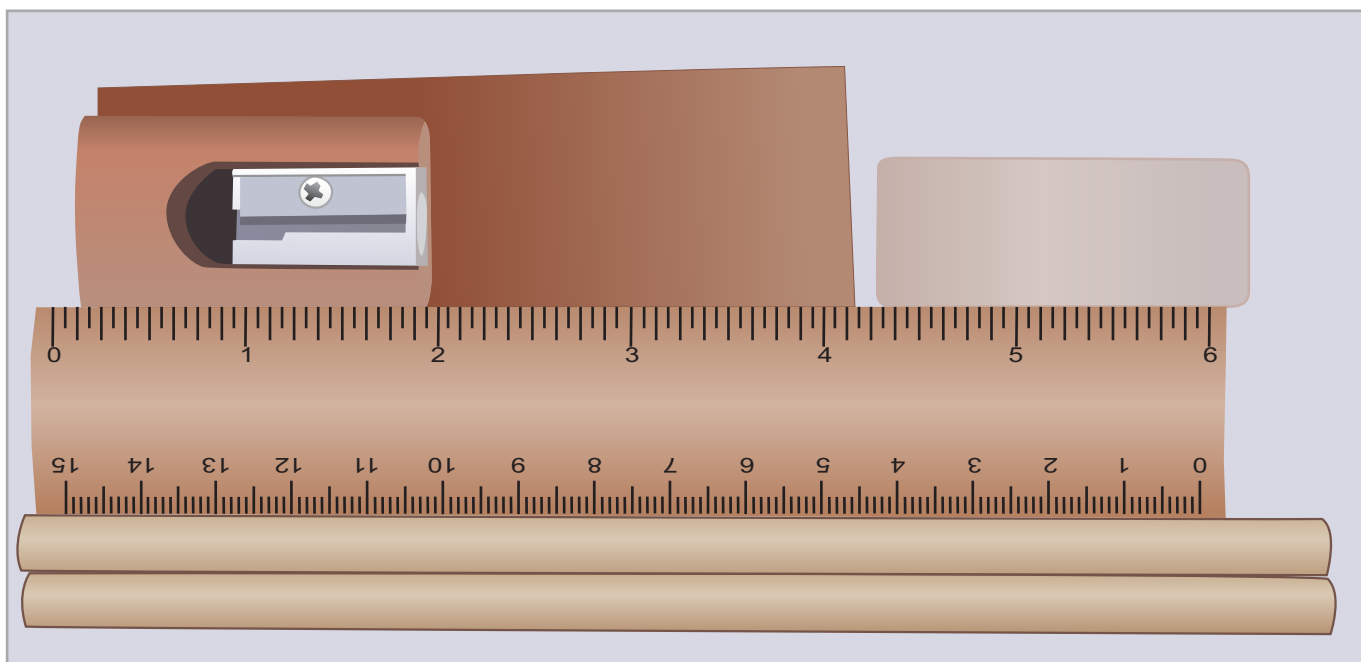

Bamboo stationery set in cello bag to be packed inside the pencil case/organiser.