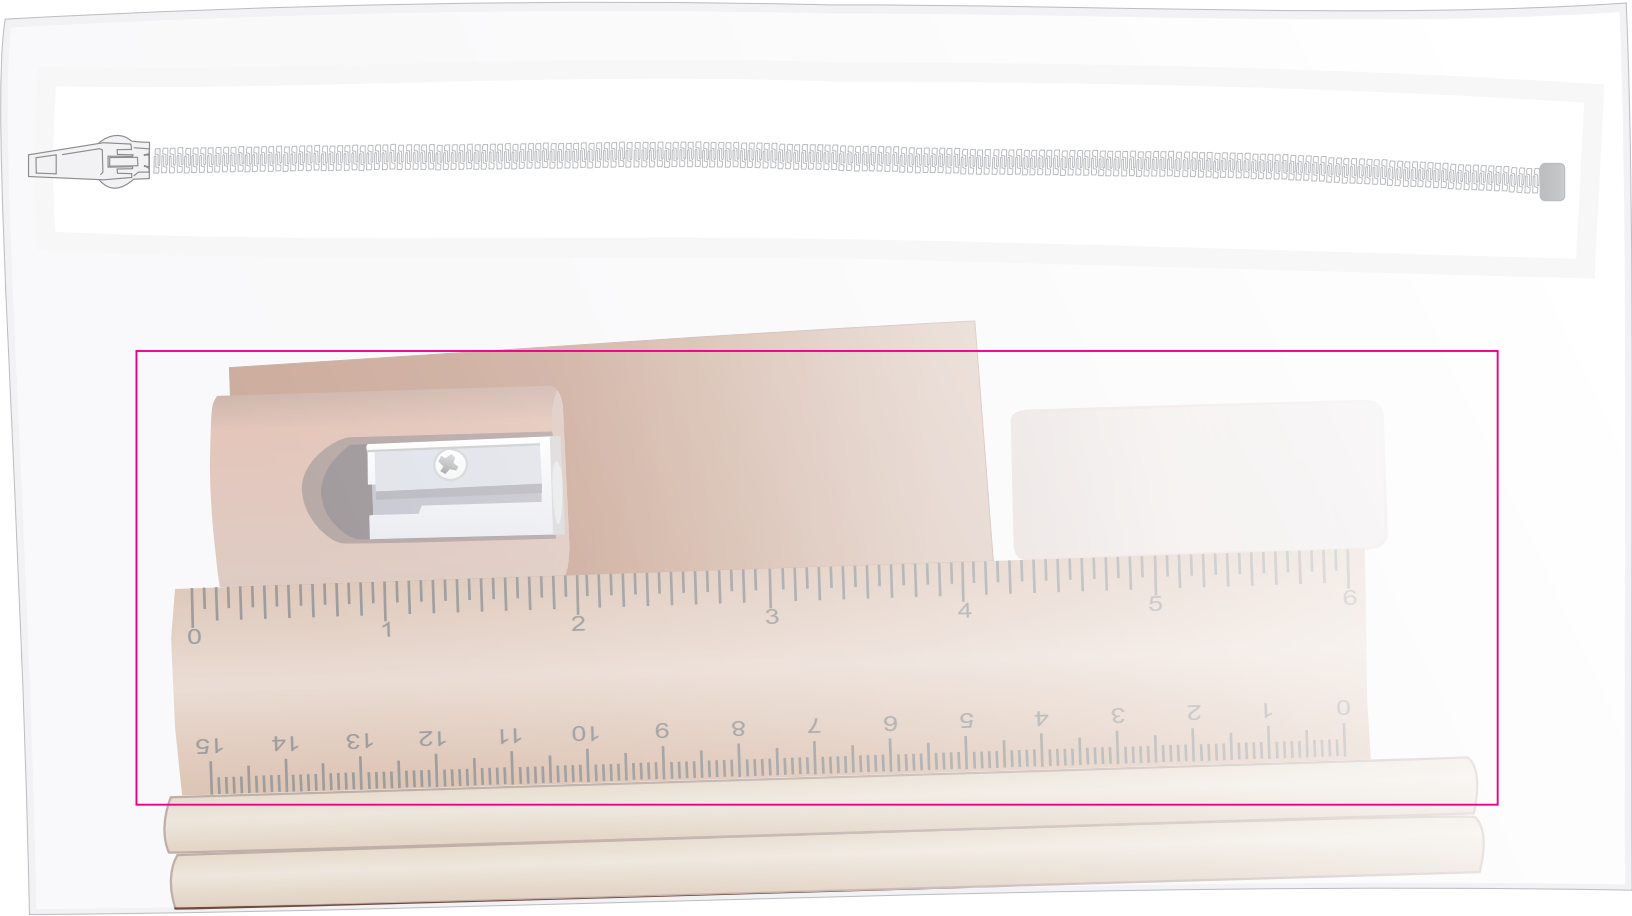

LL21341 - Stanford Stationery Set - Clear Front/White Back/Natural

Label

Print Area: 70mm Diameter
Actual print size: xxmmL x xxmmH

Print Area: 148mmL x 52mmH
Actual print size: xxmmL x xxmmH

Max print area for copy & text ————
Finished print area ————
Bleed line - - - -

LL21341 - Stanford Stationery Set - Clear Front/White Back/Natural

Screen Print  PMS XXXc

Print Area: 180mmL x 60mmH
Actual print size: xxmmL x xxmmH

Finished print area 