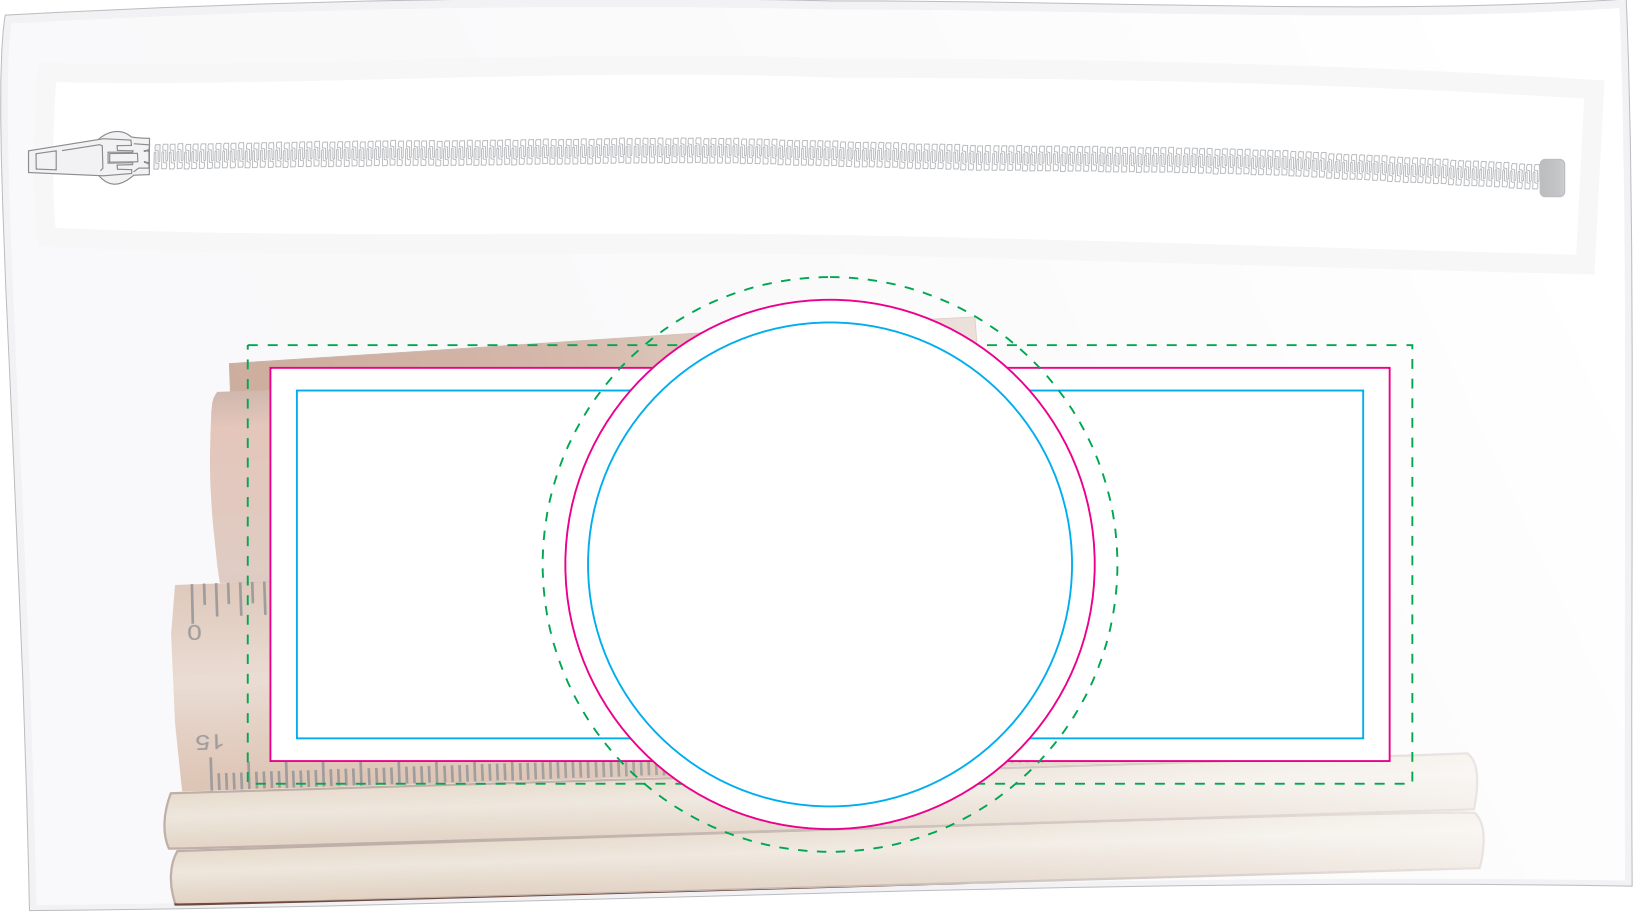

LL21341 - Stanford Stationery Set - Clear Front/White Back/Natural

Label

Print Area: 70mm Diameter
Actual print size: xxmmL x xxmmH

Print Area: 148mmL x 52mmH
Actual print size: xxmmL x xxmmH

Max print area for copy & text ————
Finished print area ————
Bleed line - - - -

LL21341 - Stanford Stationery Set - Clear Front/White Back/Natural

Screen Print  PMS XXXc

Print Area: 180mmL x 60mmH
Actual print size: xxmmL x xxmmH

Finished print area 