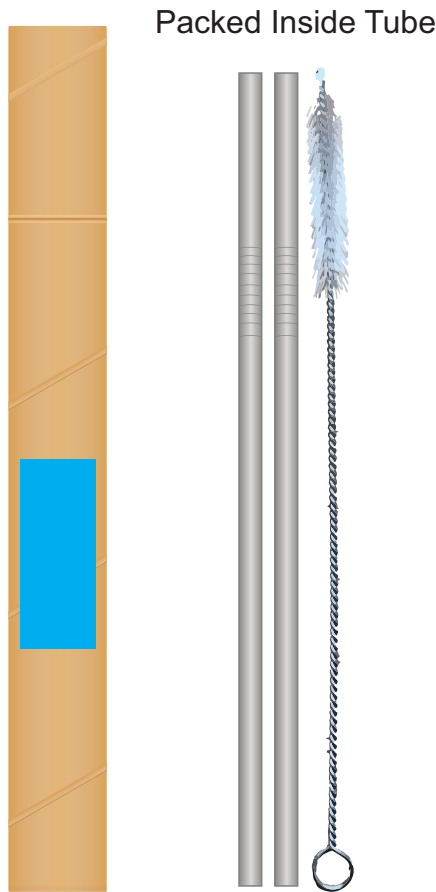

Order #  
Proof #1  
Date 00/00/00

Product Code : LL2014  
Description : Evergreen Straw Set  
Item Colour/s : Natural Tube / Silver Straws  
Quantity :  
Decoration Type : Pad Print  
Print Colour

### CAUTION

Cardboard base reduces ink coverage. Pantone colour matches not guaranteed.

### BELOW IS 50% OF ACTUAL SIZE

Maximum label size: 20mmL x 50mmH  
Actual print size:

Packed Inside Tube

Maximum label size: 20mmL x 50mmH  
Actual print size: