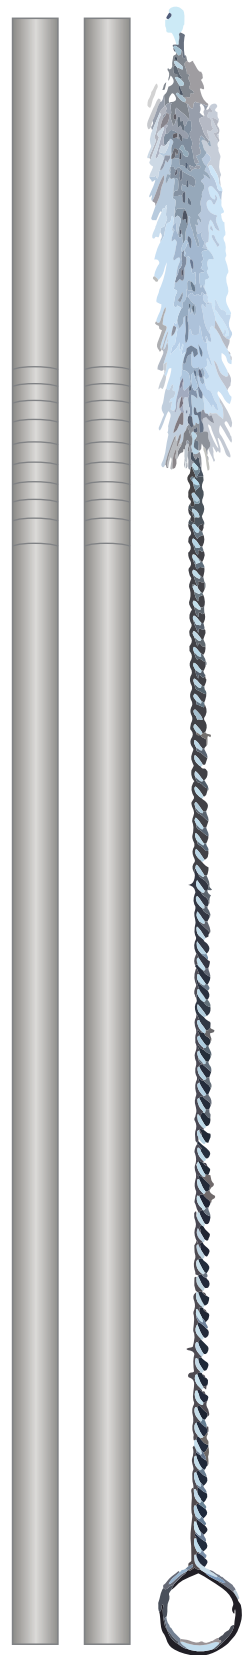

Packed Inside Tube