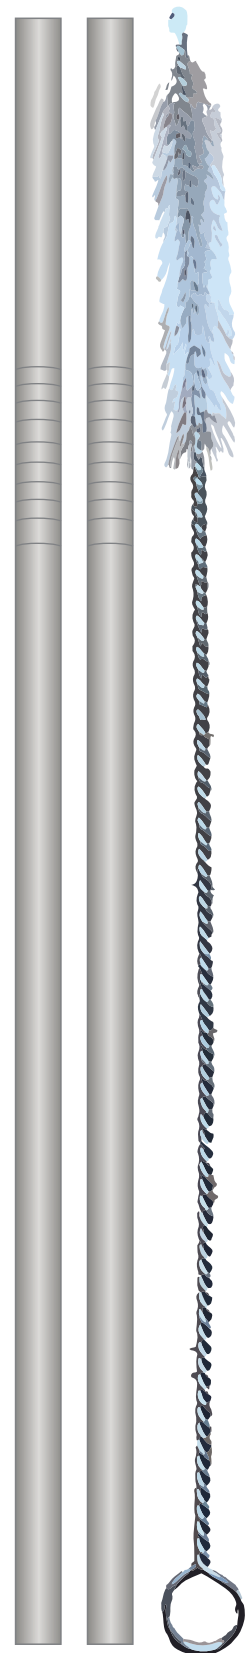

Packed Inside Tube

Maximum label size: 90mmL x 150mmH
Actual print size:
Printed on white label.
Pink border shows max label size and is not printed