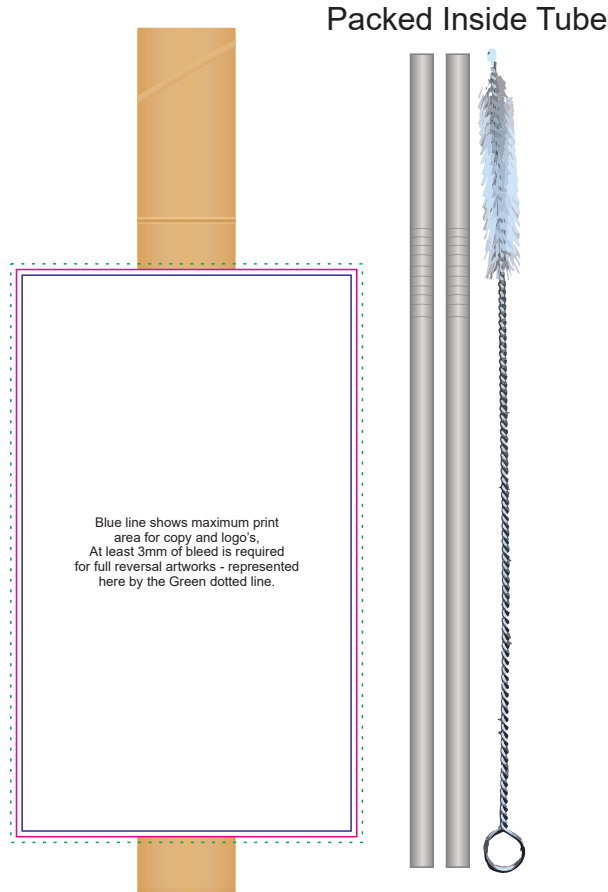

Order #  
Proof #1  
Date 00/00/00

**Product Code** : LL2014  
**Description** : Evergreen Straw Set  
**Item Colour/s** : Natural Tube / Silver Straws  
**Quantity** :  
**Decoration Type** : Standard Label  
**Print Colour**

### LABEL NOTE:

Labels are applied by hand and although the greatest care is taken, label positioning cannot be guaranteed across the entire order. Labels are digitally printed in CMYK. Pantone colours will be produced in the closest CMYK colour match possible.

### BELOW IS 50% OF ACTUAL SIZE

Maximum label size: 90mmL x 150mmH  
Actual print size:  
Printed on white label.  
Pink border shows max label size and is not printed

Packed Inside Tube

Maximum label size: 90mmL x 150mmH  
Actual print size:  
Printed on white label.  
Pink border shows max label size and is not printed