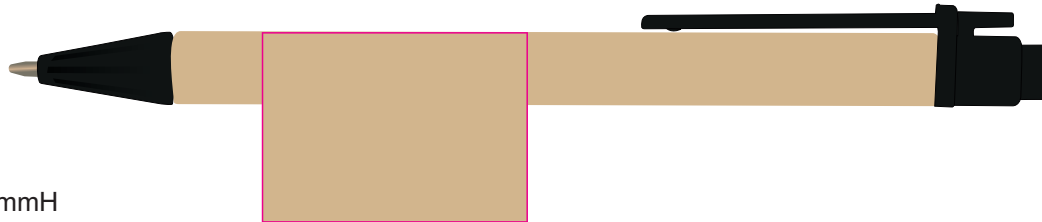

LL200 - Matador Cardboard Pen - Natural/Black, Natural/Blue, Natural/Green, Natural/Orange, Natural/Red

Pad Print  PMS XXXc

Pad Print
Maximum Print Area: 55mmL x 7mmH
Actual print size: xxmmL x xxmmH

Digital 

Digital
Maximum Print Area: 55mmL x 7mmH/90mmL x 5mmH
Actual print size: xxmmL x xxmmH

Roll Print  PMS XXXc

Roll Print
Maximum Print Area: 35mmL x 25mmH
Actual print size: xxmmL x xxmmH

Finished print area 