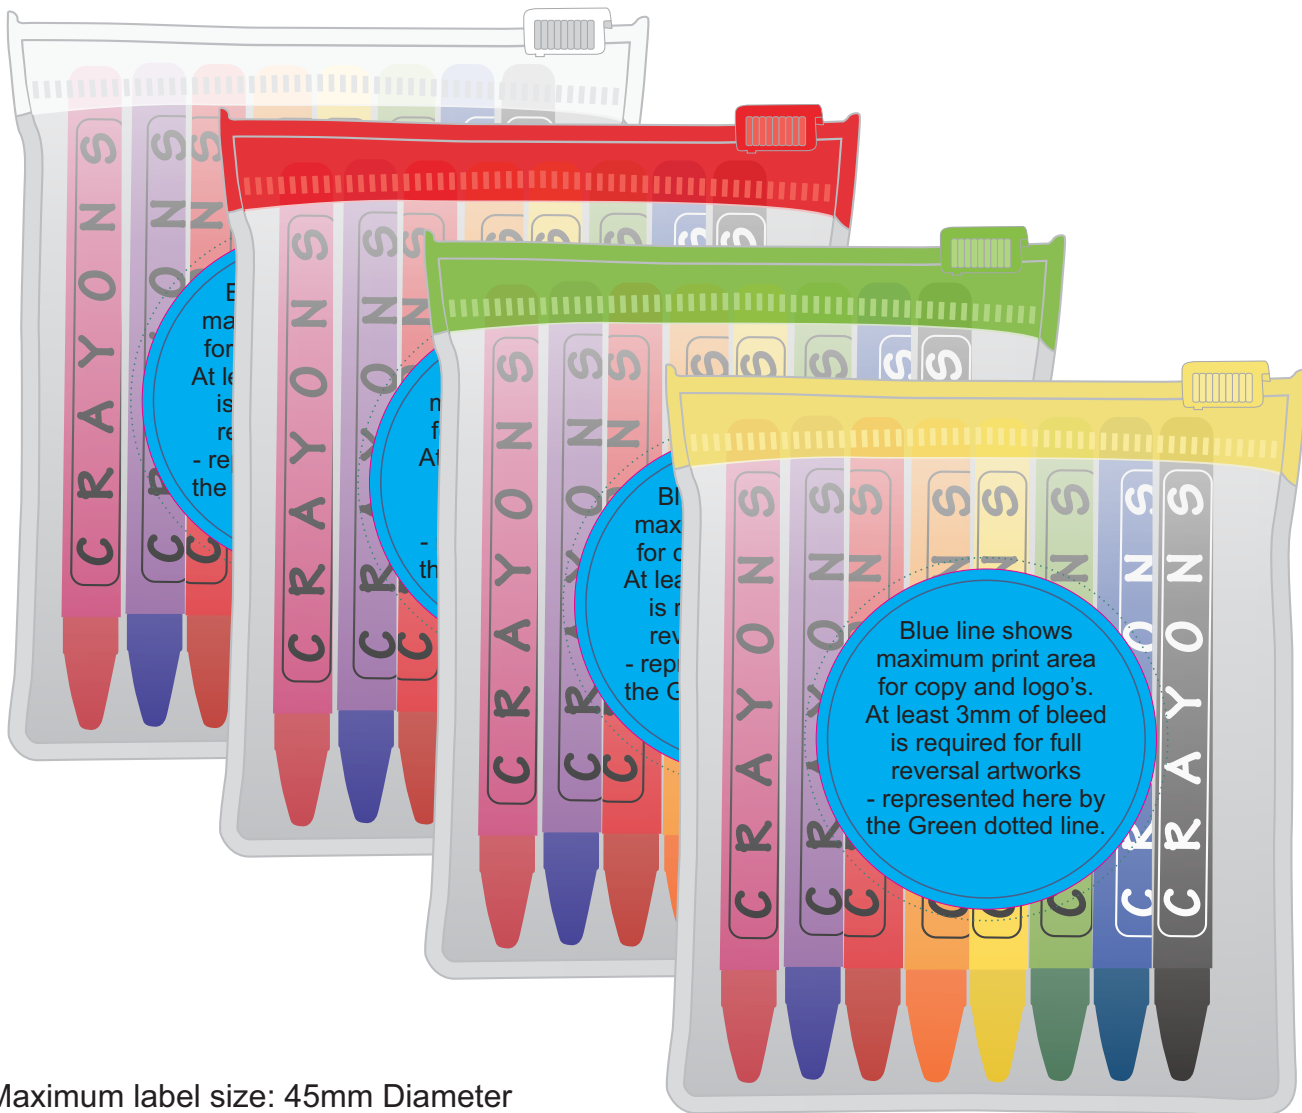

# ARTWORK FOR APPROVAL

**IMPORTANT:** This drawing is for approximate print positional purposes only. It is not intended to be an exact scale or detailed representation of the product. Colour proofs are to be used as a guide only and not a true representation of true product or print colour. If item colours are important, order a sample from our current shipment.

Order #  
Proof #1  
Date 00/00/00

**Product Code** : LL198  
**Description** : Assorted Colour Crayons in PVC Zipper Pouch  
**Item Colour/s** : Clear/Yellow, Clear/Red, Clear/Green, Clear/White  
**Quantity** :  
**Decoration Type** : Standard Label  
**Print Colour**

### LABEL NOTE:

Labels are applied by hand and although the greatest care is taken label positioning cannot be guaranteed across the entire order. They are digitally printed in CMYK. If pantone colour matching is important we require you to provide specific PMS colours, and we will produce closest CMYK colour match possible (to CP equivalent of coated pantone colours - perfect colour match not guaranteed). Vector art is required for colour matching. We are unable to edit colours in rasterized images. Print colours may be altered in appearance if placed on a strong colour background. Design position cannot be guaranteed across the entire order, some movement does occur during printing

Maximum label size: 45mm Diameter  
Actual print size:  
Printed on white label.  
Pink border shows max label size and is not printed