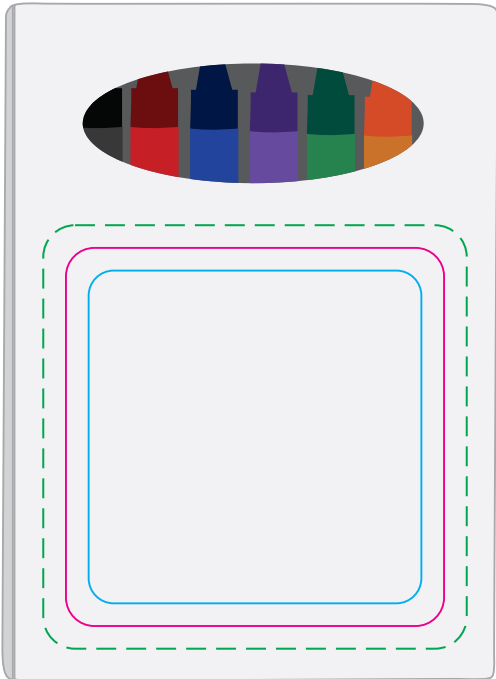

LL196 - Dali Crayon Set - White/Assorted

Digital 

Print Area: 50mmL x 50mmH
Actual print size: mmL x mmH

Finished print area 

Label 

Print Area: 50mmL x 50mmH
Actual print size: mmL x mmH

Max print area for copy & text 
Finished print area 
Bleed line 