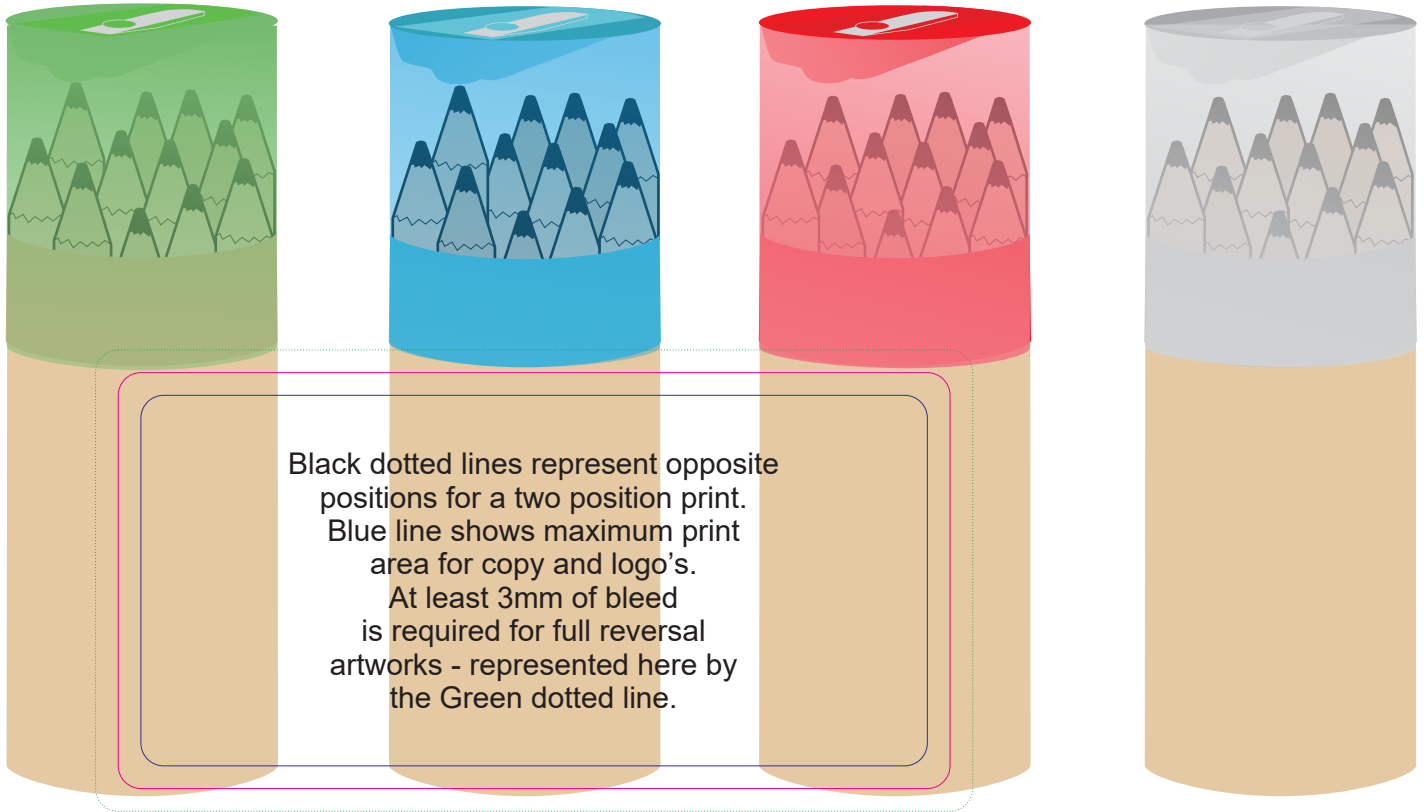

ARTWORK FOR APPROVAL

IMPORTANT: This drawing is for approximate print positional purposes only. It is not intended to be an exact scale or detailed representation of the product. Colour proofs are to be used as a guide only and not a true representation of true product or print colour. If item colours are important, order a sample from our current shipment.

Order #
Proof #1
Date 00/00/00

Product Code : LL193
Description : Coloured Pencils in Cardboard Tube
Item Colour/s : Natural/Blue, Natural/Clear, Natural/Green, Natural/Red
Quantity :
Decoration Type : Label
Print Colour

LABEL NOTE:

Labels are applied by hand and although the greatest care is taken label positioning cannot be guaranteed across the entire order. They are digitally printed in CMYK. If pantone colour matching is important we require you to provide specific PMS colours, and we will produce closest CMYK colour match possible (to CP equivalent of coated pantone colours - perfect colour match not guaranteed). Vector art is required for colour matching. We are unable to edit colours in rasterized images. Print colours may be altered in appearance if placed on a strong colour background. Design position cannot be guaranteed across the entire order, some movement does occur during printing

Maximum label size: 110mmL x 55mmH
 Actual print size:
 Printed on white label.
 Pink border shows max label size and is not printed

INTERNAL USE ONLY

INT:

QC Code:	New Pte # _____	Info:	Q: _____	Ctns: _____	Wt(kg): _____
PP:	Prt Int: _____	Prep:	S: _____	D: _____	
Rpt Ord:	Rpt Pte # _____	Cat:	E: _____	Ctns: _____	Wt(kg): _____
Split: Y/N	Mach: _____	U/P Int: _____	R/P Int: _____	R: _____	D: _____
Courier:					Total Wt(kg): _____