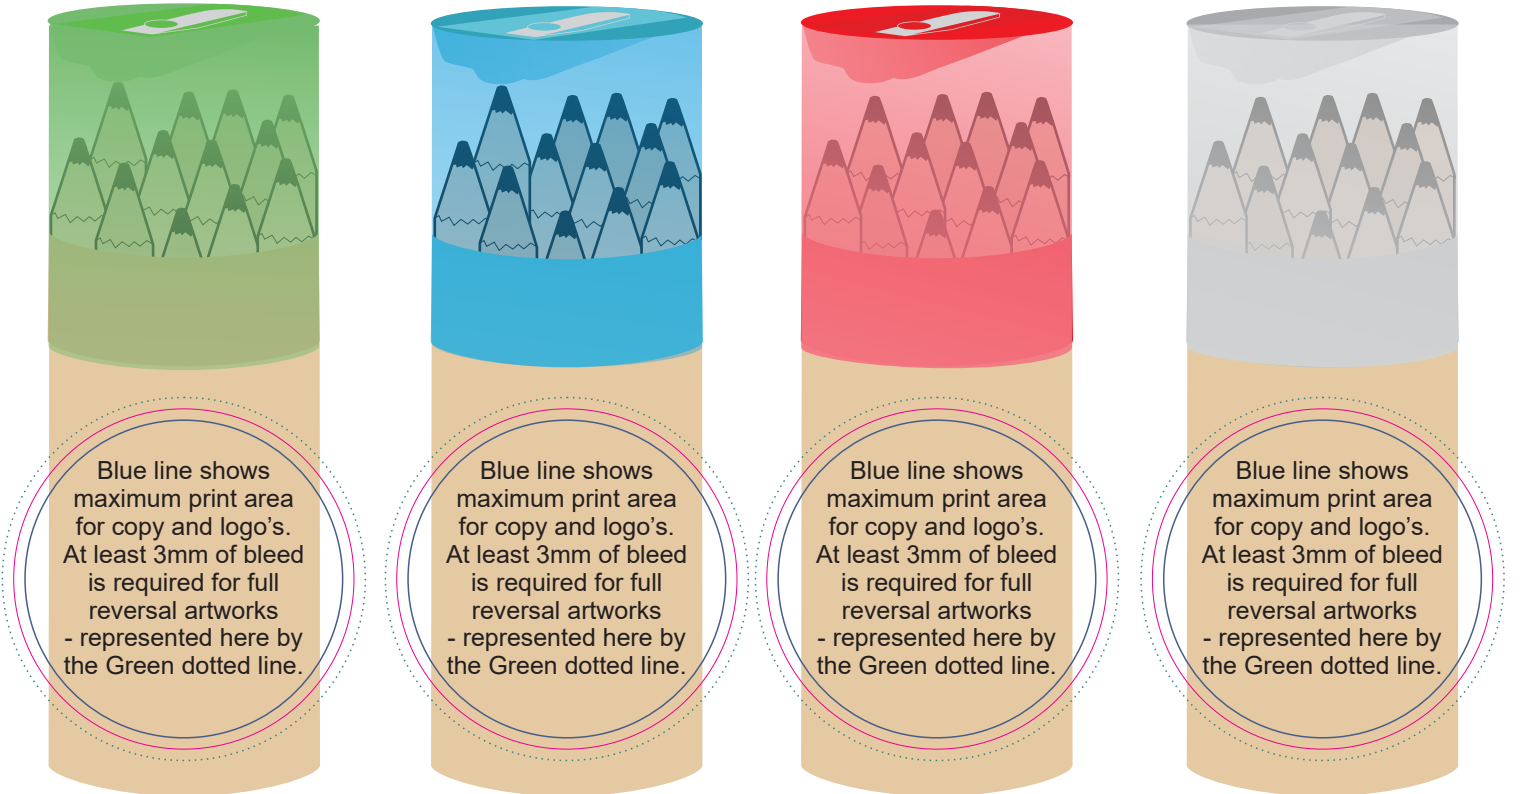

ARTWORK FOR APPROVAL

IMPORTANT: This drawing is for approximate print positional purposes only. It is not intended to be an exact scale or detailed representation of the product. Colour proofs are to be used as a guide only and not a true representation of true product or print colour. If item colours are important, order a sample from our current shipment.

Order #
Proof #1
Date 00/00/00

Product Code : LL193
Description : Coloured Pencils in Cardboard Tube
Item Colour/s : Natural/Blue, Natural/Clear, Natural/Green, Natural/Red
Quantity :
Decoration Type : Label
Print Colour

LABEL NOTE:

Labels are applied by hand and although the greatest care is taken label positioning cannot be guaranteed across the entire order. They are digitally printed in CMYK. If pantone colour matching is important we require you to provide specific PMS colours, and we will produce closest CMYK colour match possible (to CP equivalent of coated pantone colours - perfect colour match not guaranteed). Vector art is required for colour matching. We are unable to edit colours in rasterized images. Print colours may be altered in appearance if placed on a strong colour background. Design position cannot be guaranteed across the entire order, some movement does occur during printing

Maximum label size: 45mm Diameter
 Actual print size:
 Printed on white label.
 Pink border shows max label size and is not printed

INTERNAL USE ONLY				INT:	
QC Code:	New Pte # _____	Info:	Q: _____	Ctns: _____	Wt(kg): _____
PP:	Prt Int: _____	Prep:	S: _____	D: _____	
Rpt Ord:	Rpt Pte # _____	Cat:	E: _____	Ctns: _____	Wt(kg): _____
Split: Y/N	Mach: _____	U/P Int: _____	R/P Int: _____	R: _____	D: _____
Courier:					Total Wt(kg): _____