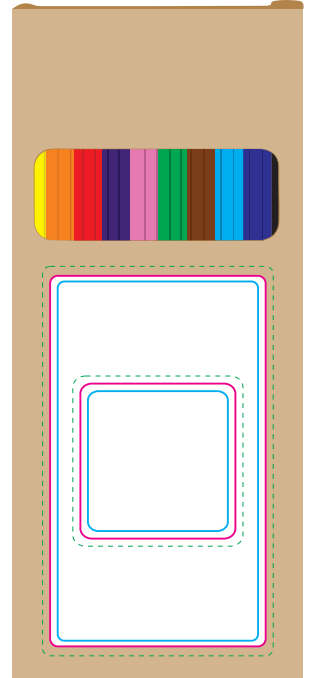

LL1907 - Mighty Pencil Set - Natural

Pad Print

Digital

Label

Showing at approx 50% of size

**Pad/Digital**

Print Area: 50mmL x 50mmH  
Actual print size: xxmmL x xxmmH

**Label**

Print Area: 41mmL x 41mmH  
Actual print size: xxmmL x xxmmH

Print Area: 57mmL x 98mmH  
Actual print size: xxmmL x xxmmH