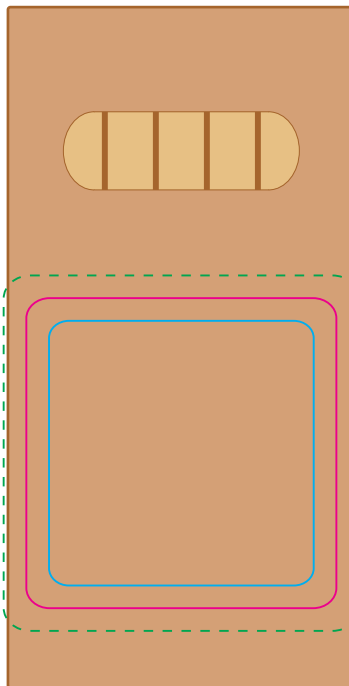

LL1904 - Tourer Pencil Set - Natural

Pad Print

Digital

Pad/Digital

Print Area: 35mmL x 35mmH
Actual print size: mmL x mmH

Finished print area

Label

Print Area: 41mmL x 41mmH
Actual print size: mmL x mmH

Max print area for copy & text
Finished print area
Bleed line