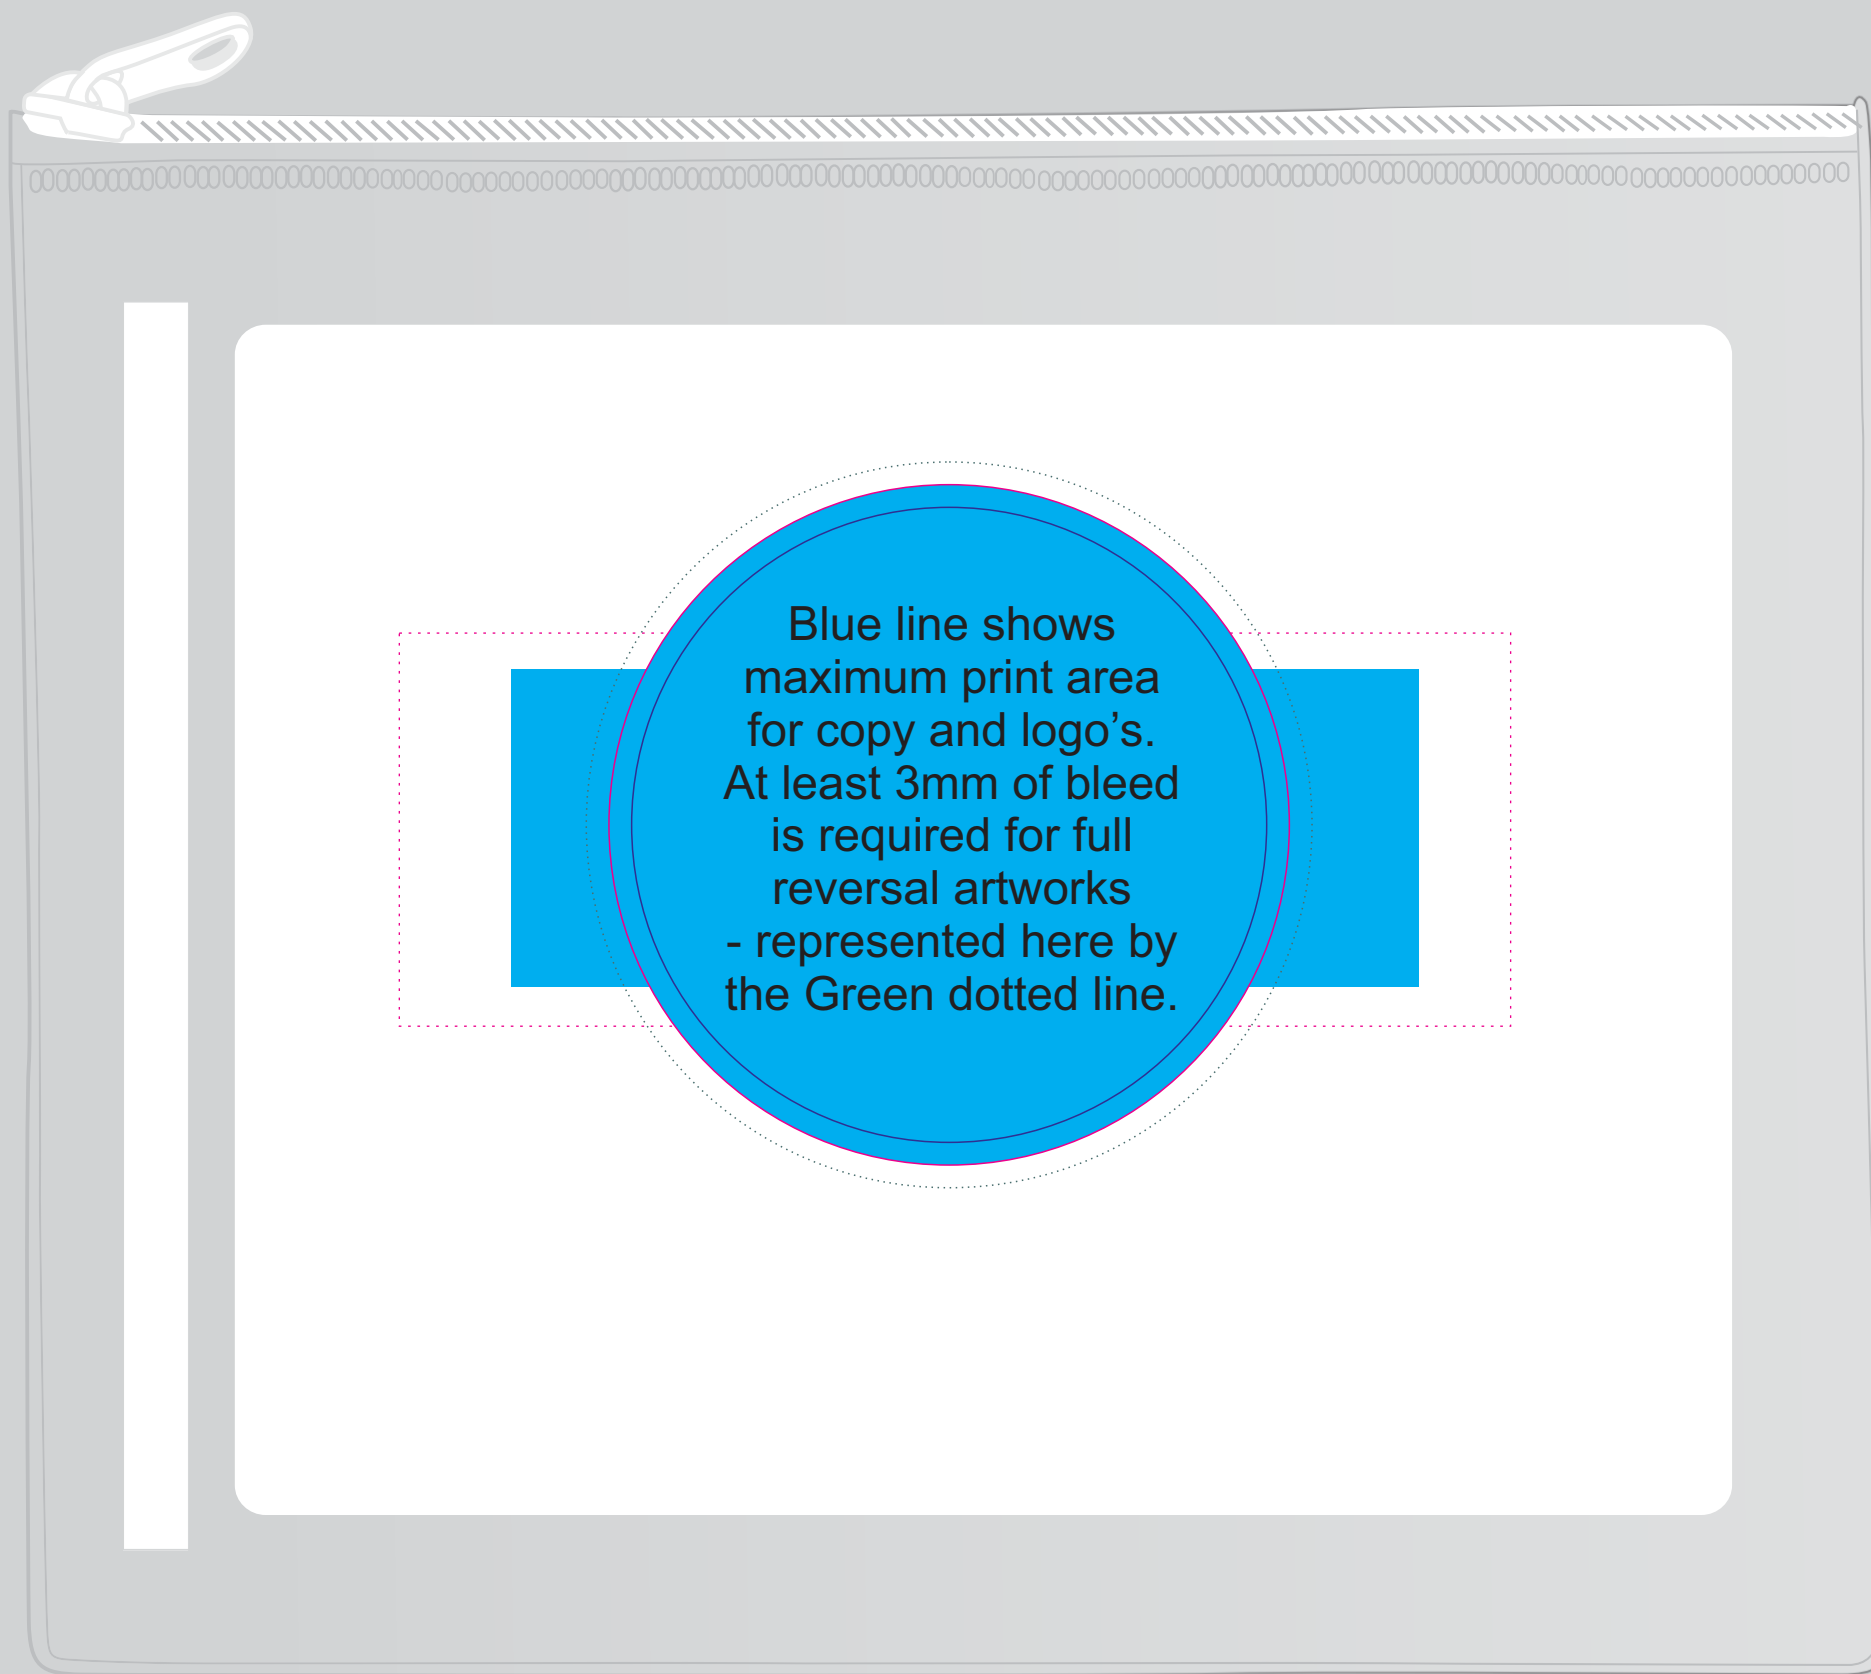

ARTWORK FOR APPROVAL

IMPORTANT: This drawing is for approximate print positional purposes only. It is not intended to be an exact scale or detailed representation of the product. Colour proofs are to be used as a guide only and not a true representation of true product or print colour. If item colours are important, order a sample from our current shipment.

Order #
Proof #1
Date 00/00/00

Product Code : LL1800
Description : Reusable Poncho in Zipper Pouch
Item Colour/s : Clear
Quantity :
Decoration Type : Standard Label
Print Colour

LABEL NOTE:
Labels are applied by hand and although the greatest care is taken label positioning cannot be guaranteed across the entire order. They are digitally printed in CMYK. If pantone colour matching is important we require you to provide specific PMS colours, and we will produce closest CMYK colour match possible (to CP equivalent of coated pantone colours - perfect colour match not guaranteed). Vector art is required for colour matching. We are unable to edit colours in rasterized images. Print colours may be altered in appearance if placed on a strong colour background. Design position cannot be guaranteed across the entire order, some movement does occur during printing

BELOW IS 50% OF ACTUAL SIZE

Maximum Label Size: 90mm Diameter or 148mmL x 52mmH
Full reversal print not possible on 148mmL x 52mmH
Maximum Print Area: 90mm Diameter & 120mmL x 42mmH
Actual print size:
Printed on white label.
Pink border shows max label size and is not printed.

Maximum Label Size: 90mm Diameter or 148mmL x 52mmH
Full reversal print not possible on 148mmL x 52mmH
Maximum Print Area: 90mm Diameter & 120mmL x 42mmH
Actual print size:
Printed on white label.
Pink border shows max label size and is not printed.