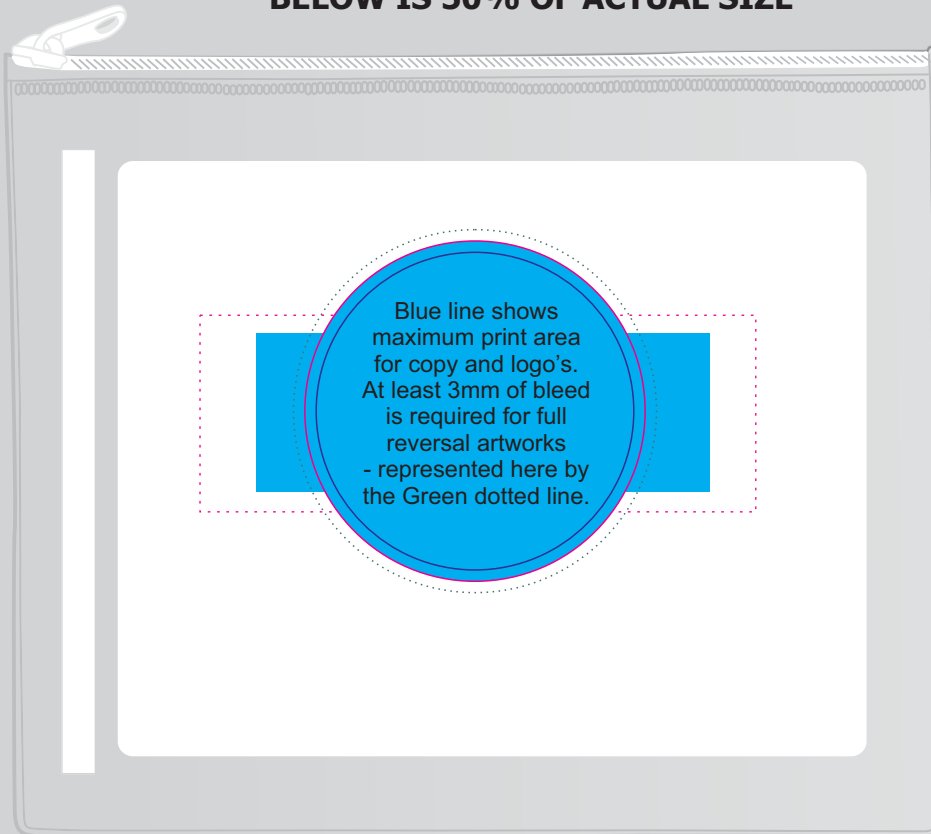

ARTWORK FOR APPROVAL

IMPORTANT: This drawing is for approximate print positional purposes only. It is not intended to be an exact scale or detailed representation of the product. Colour proofs are to be used as a guide only and not a true representation of true product or print colour. If item colours are important, order a sample from our current shipment.

Order #
Proof #1
Date 00/00/00

Product Code : LL1800
Description : Reusable Poncho in Zipper Pouch
Item Colour/s : Clear
Quantity :
Decoration Type : Standard Label
Print Colour

LABEL NOTE:
Labels are applied by hand and although the greatest care is taken label positioning cannot be guaranteed across the entire order. They are digitally printed in CMYK. If pantone colour matching is important we require you to provide specific PMS colours, and we will produce closest CMYK colour match possible (to CP equivalent of coated pantone colours - perfect colour match not guaranteed). Vector art is required for colour matching. We are unable to edit colours in rasterized images. Print colours may be altered in appearance if placed on a strong colour background. Design position cannot be guaranteed across the entire order, some movement does occur during printing

BELOW IS 50% OF ACTUAL SIZE

Maximum Label Size: 90mm Diameter or 148mmL x 52mmH
Full reversal print not possible on 148mmL x 52mmH
Maximum Print Area: 90mm Diameter & 120mmL x 42mmH
Actual print size:
Printed on white label.
Pink border shows max label size and is not printed.

Maximum Label Size: 90mm Diameter or 148mmL x 52mmH
Full reversal print not possible on 148mmL x 52mmH
Maximum Print Area: 90mm Diameter & 120mmL x 42mmH
Actual print size:
Printed on white label.
Pink border shows max label size and is not printed.