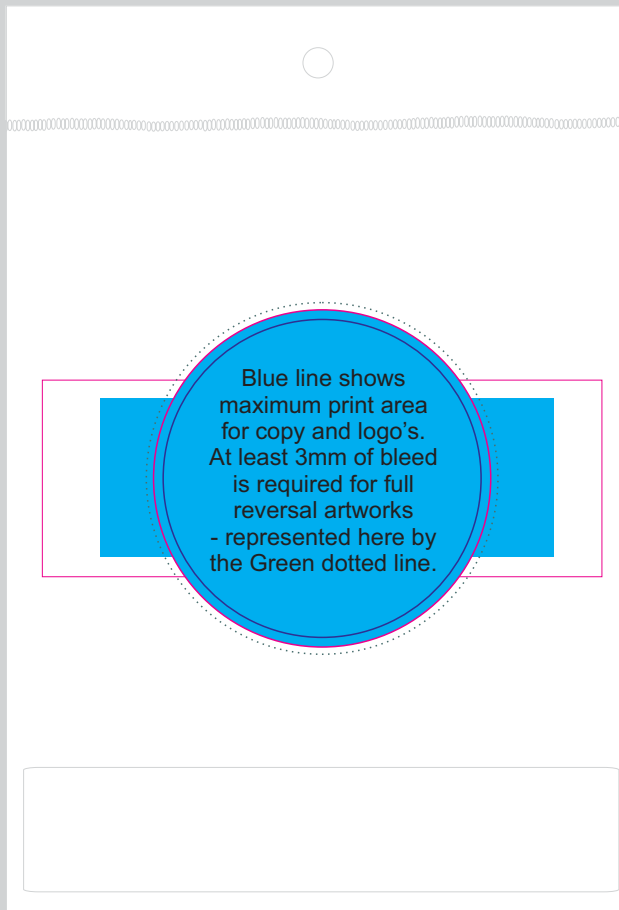

ARTWORK FOR APPROVAL

IMPORTANT: This drawing is for approximate print positional purposes only. It is not intended to be an exact scale or detailed representation of the product. Colour proofs are to be used as a guide only and not a true representation of true product or print colour. If item colours are important, order a sample from our current shipment.

Order #
Proof #1
Date 00/00/00

Product Code : LL1799
Description : Reusable Poncho in Polybag
Item Colour/s : Clear
Quantity :
Decoration Type : Standard Label
Print Colour

LABEL NOTE:

Labels are applied by hand and although the greatest care is taken label positioning cannot be guaranteed across the entire order. They are digitally printed in CMYK. If pantone colour matching is important we require you to provide specific PMS colours, and we will produce closest CMYK colour match possible (to CP equivalent of coated pantone colours - perfect colour match not guaranteed). Vector art is required for colour matching. We are unable to edit colours in rasterized images. Print colours may be altered in appearance if placed on a strong colour background. Design position cannot be guaranteed across the entire order, some movement does occur during printing

PLEASE NOTE

Our current shipment has the folded opening on the label side of the item

BELOW IS 50% OF ACTUAL SIZE

Maximum label size: 148mmL x 52mmH. Full reversal prints not possible on this label.
Maximum print size: 120mmL x 42mmH
OR Maximum label size: 90mm Diameter
Actual print size:
Printed on white label.
Pink border shows max label size and is not printed

Maximum label size: 148mmL x 52mmH. Full reversal prints not possible on this label.

Maximum print size: 120mmL x 42mmH

OR Maximum label size: 90mm Diameter

Actual print size:

Printed on white label.

Pink border shows max label size and is not printed