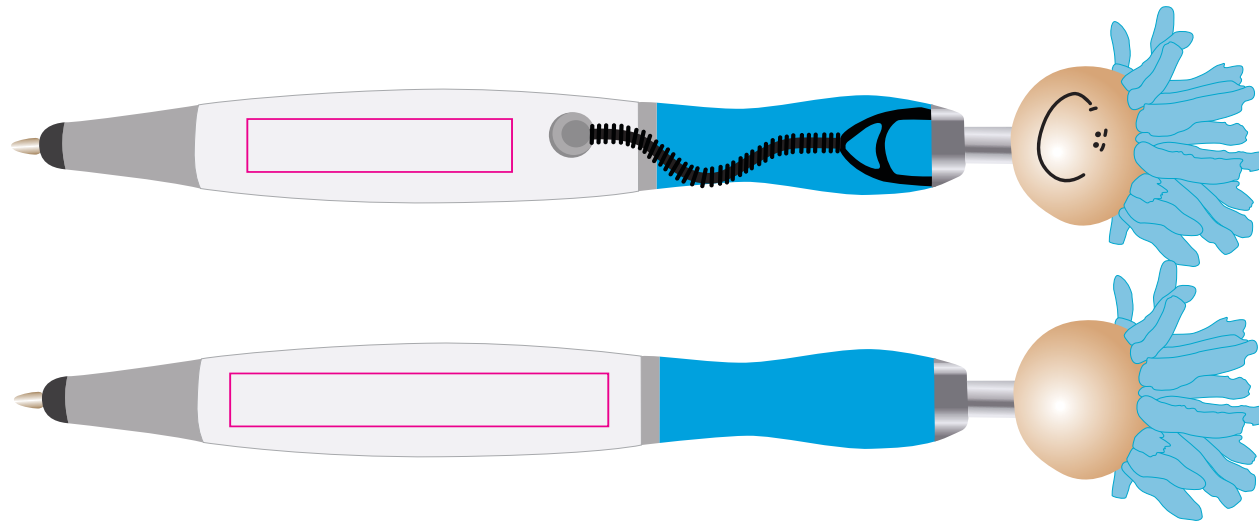

LL1724 - Mop Top Doctor Pen/Stylus - White/Light Blue

Pad Print  PMS XXXc

**Front**  
Print Area: 35mmL x 7mmH  
Actual print size: xxmmL x xxmmH

**Back**  
Print Area: 50mmL x 7mmH  
Actual print size: xxmmL x xxmmH

Finished print area 