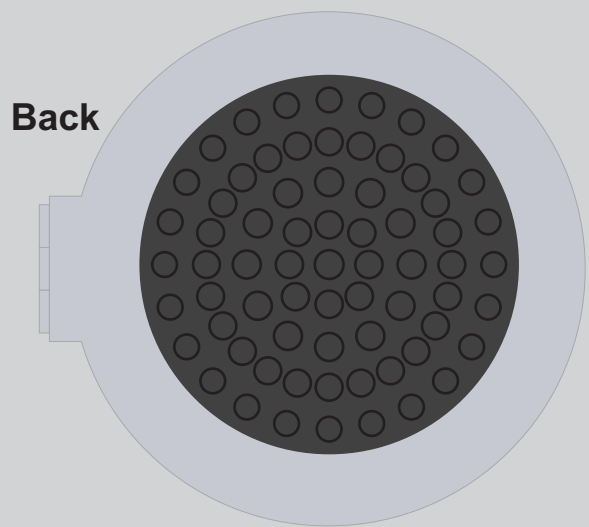

# ARTWORK FOR APPROVAL

**IMPORTANT:** This drawing is for approximate print positional purposes only. It is not intended to be an exact scale or detailed representation of the product. Colour proofs are to be used as a guide only and not a true representation of true product or print colour. If item colours are important, order a sample from our current shipment.

**Order #**  
**Proof #1**  
**Date 00/00/00**

**Product Code** : LL1634  
**Description** : Compact Pop up Brush/Mirror Set  
**Item Colour/s** : White, Silver  
**Quantity** :  
**Decoration Type** : Pad  
**Print Colour**

Maximum print area: 35mm Diameter  
Actual print size: