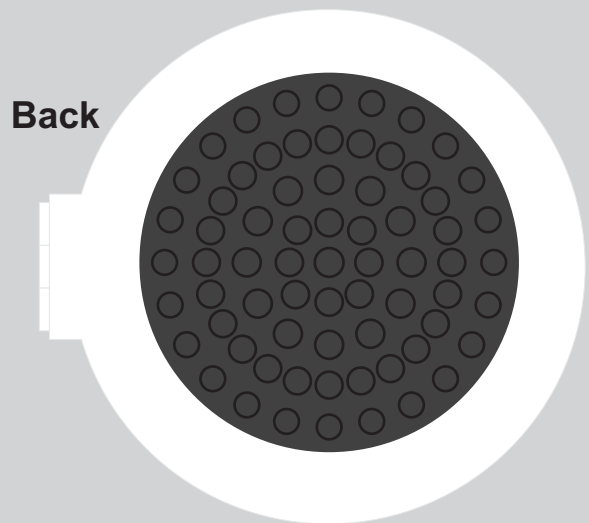

# ARTWORK FOR APPROVAL

**IMPORTANT:** This drawing is for approximate print positional purposes only. It is not intended to be an exact scale or detailed representation of the product. Colour proofs are to be used as a guide only and not a true representation of true product or print colour. If item colours are important, order a sample from our current shipment.

**Order #**  
**Proof #1**  
**Date 00/00/00**

**Product Code** : LL1634  
**Description** : Compact Pop up Brush/Mirror Set  
**Item Colour/s** : White, Silver  
**Quantity** :  
**Decoration Type** : Pad  
**Print Colour**

Maximum print area: 35mm Diameter  
Actual print size: