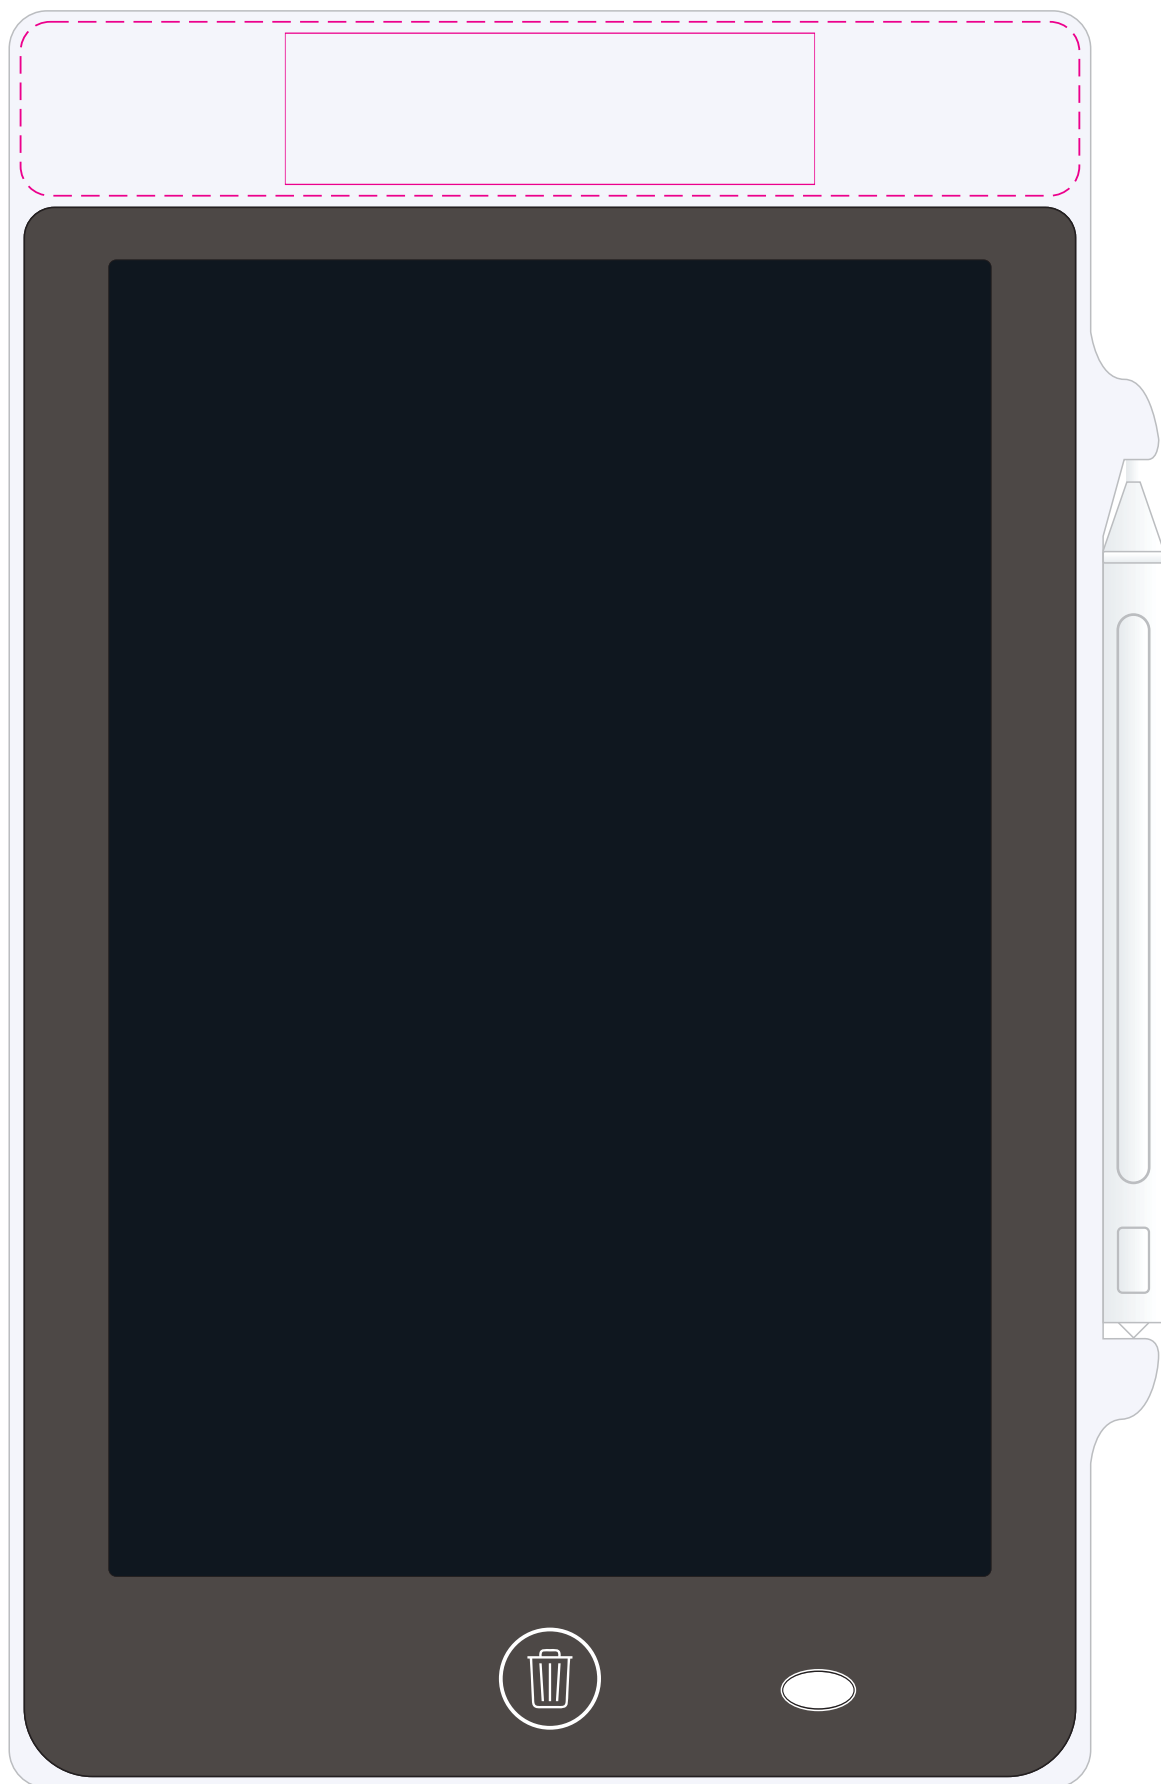

LL1614 - Zoom LCD Writing Tablet - White

Pad Print  PMS XXXc

Digital 

BELOW IS 60% OF SIZE

Pad
Print Area: 70mmL x 20mmH
Actual print size: xxmmL x xxmmH

Digital
Print Area: 140mmL x 23mmH
Actual print size: xxmmL x xxmmH

Finished print area - Pad 
Finished print area - Digital 

Pad

Print Area: 70mmL x 20mmH

Actual print size: xxmmL x xxmmH

Digital

Print Area: 140mmL x 23mmH

Actual print size: xxmmL x xxmmH

Finished print area - *Pad*

Finished print area - *Digital*