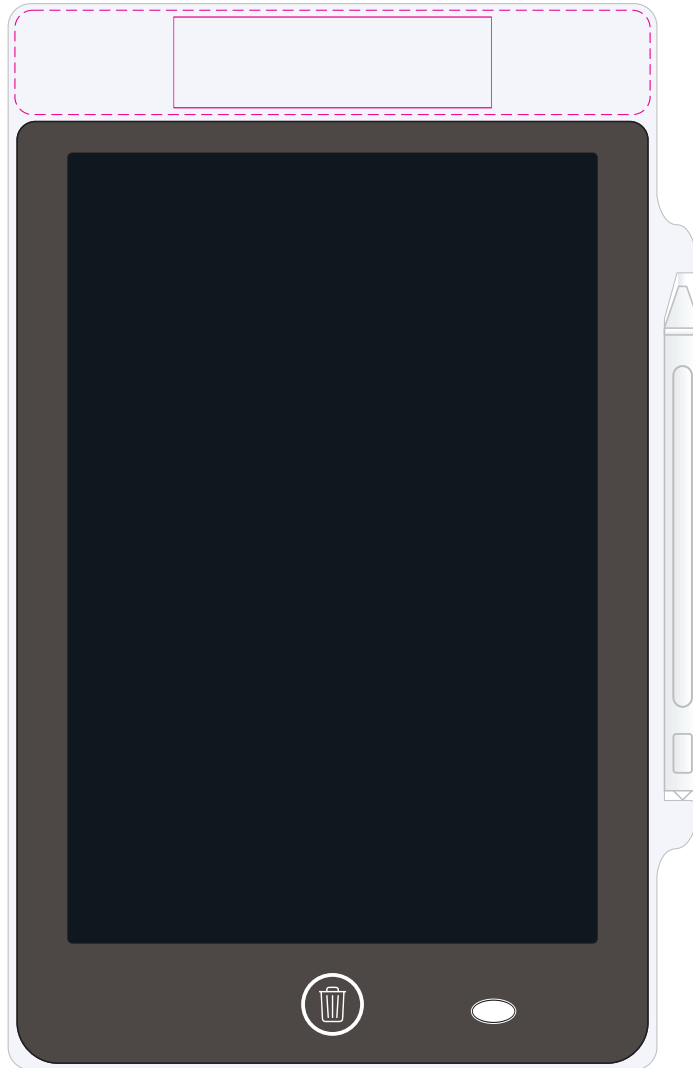

LL1614 - Zoom LCD Writing Tablet - White

Pad Print  PMS XXXc

Digital 

BELOW IS 60% OF SIZE

Pad
Print Area: 70mmL x 20mmH
Actual print size: xxmmL x xxmmH

Digital
Print Area: 140mmL x 23mmH
Actual print size: xxmmL x xxmmH

Finished print area - Pad 
Finished print area - Digital 

Pad

Print Area: 70mmL x 20mmH

Actual print size: xxmmL x xxmmH

Digital

Print Area: 140mmL x 23mmH

Actual print size: xxmmL x xxmmH

Finished print area - *Pad*

Finished print area - *Digital*