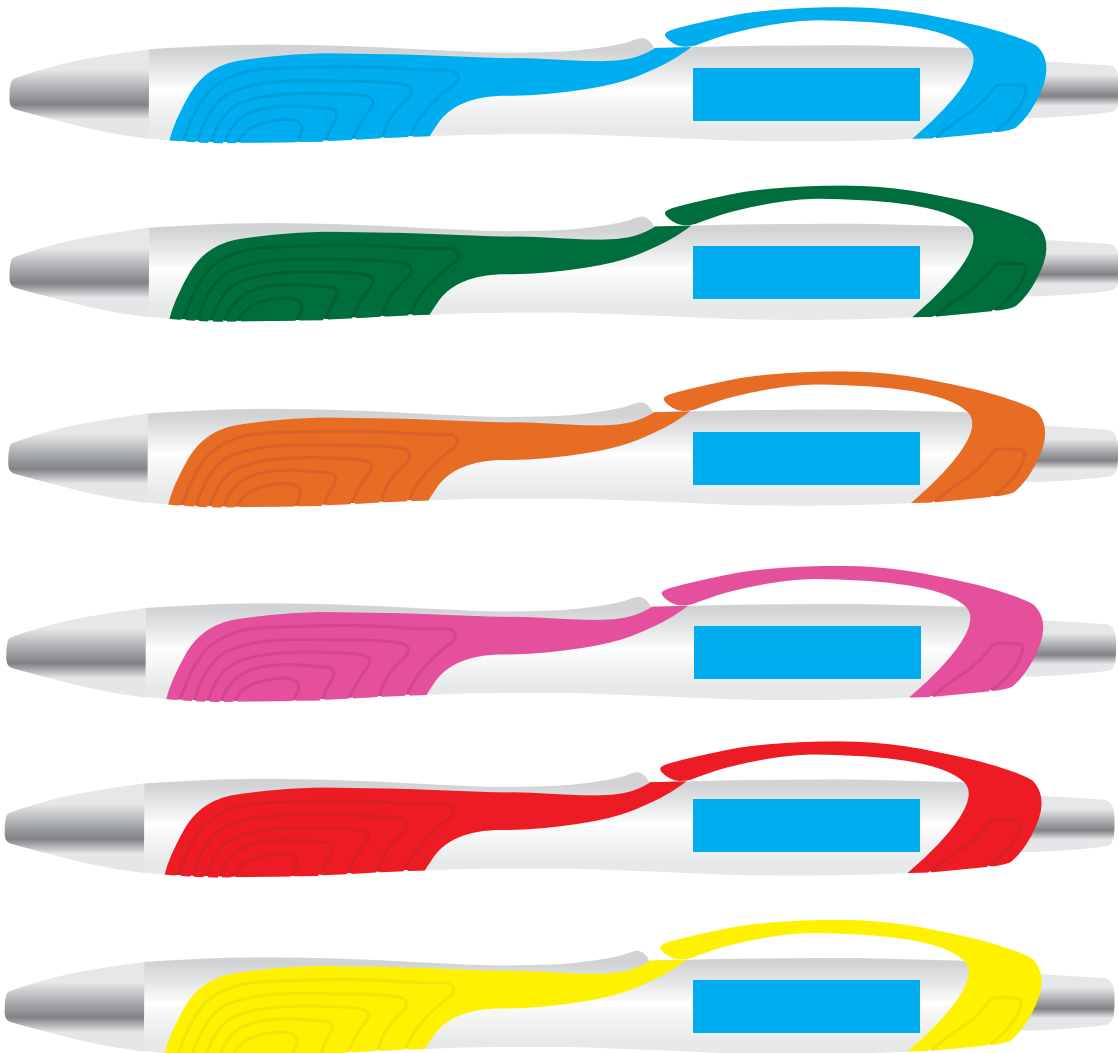

Order #
 Proof #1
 Date 00/00/00

Product Code : LL1605
 Description : Sport Push Button Ballpoint Pen
 Item Colour/s : Light Blue, Green, Orange, Pink, Red, Yellow
 Quantity :
 Decoration Type: Pad
 Print Colour

Optional Extras

Velvet Pouch with pens packed inside

Velvet Pouch to be supplied in bulk

Maximum print area: 30mmL x 7mmH
 Actual print size:

INTERNAL USE ONLY

INT:

QC Code:	New Pte # _____	Info:	Q: _____	Ctns: _____	Wt(kg): _____
PP:	Prt Int: _____	Prep:	S: _____	D: _____	
Rpt Ord:	Rpt Pte # _____	Cat:	E: _____	Ctns: _____	Wt(kg): _____
Split: Y/N	Mach: _____	U/P Int: _____	R/P Int: _____	R: _____	D: _____
Courier:					Total Wt(kg): _____