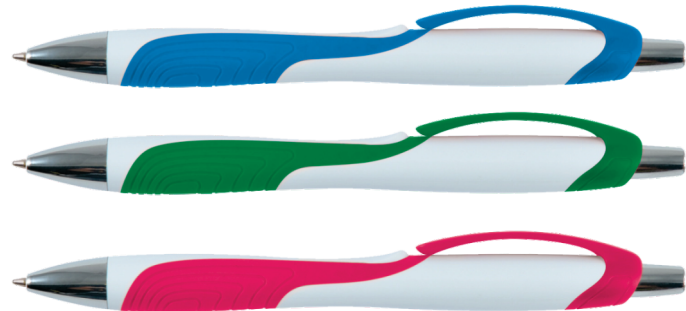

LL1605 - Sport Ballpoint Pen - Green, Hot Pink or Light Blue

Pad Print  PMS XXXc

Digital 

Print Area: 30mmL x 7mmH
Actual print size: xxmmL x xxmmH

Finished print area 