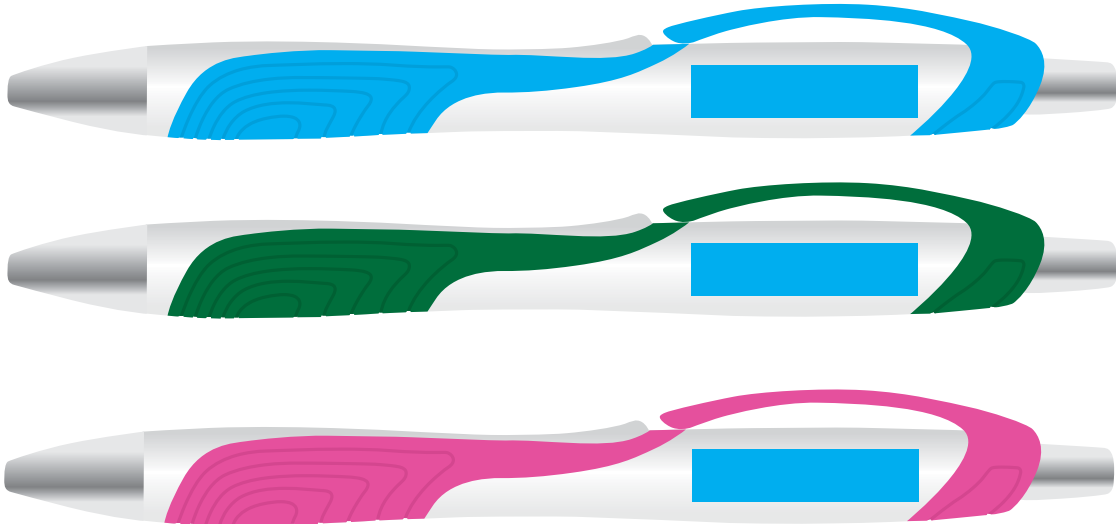

ARTWORK FOR APPROVAL

IMPORTANT: This drawing is for approximate print positional purposes only. It is not intended to be an exact scale or detailed representation of the product. Colour proofs are to be used as a guide only and not a true representation of true product or print colour. If item colours are important, order a sample from our current shipment.

Order #
Proof #1
Date 00/00/00

Product Code : LL1605
Description : Sport Push Button Ballpoint Pen
Item Colour/s : Light Blue, Green, Pink
Quantity :
Decoration Type: Digital Direct
Print Colour

DIGITAL DIRECT: This item is digitally printed in CMYK. If pantone colour matching is important we require you to provide specific PMS colours, and we will produce closest CMYK colour match possible (to CP equivalent of coated pantone colours - perfect colour match not guaranteed). Vector art is required for colour matching. We are unable to edit colours in rasterized images. Print colours may be altered in appearance if placed on a strong colour background.

Maximum print area: 30mmL x 7mmH
Actual print size:

INTERNAL USE ONLY

INT:

QC Code:	New Pte # _____	Info:	Q: _____	Ctns: _____	Wt(kg): _____
PP:	Prt Int: _____	Prep:	S: _____	D: _____	
Rpt Ord:	Rpt Pte # _____	Cat:	E: _____	Ctns: _____	Wt(kg): _____
Split: Y/N	Mach: _____	U/P Int: _____	R/P Int: _____	R: _____	D: _____
Courier:					Total Wt(kg): _____