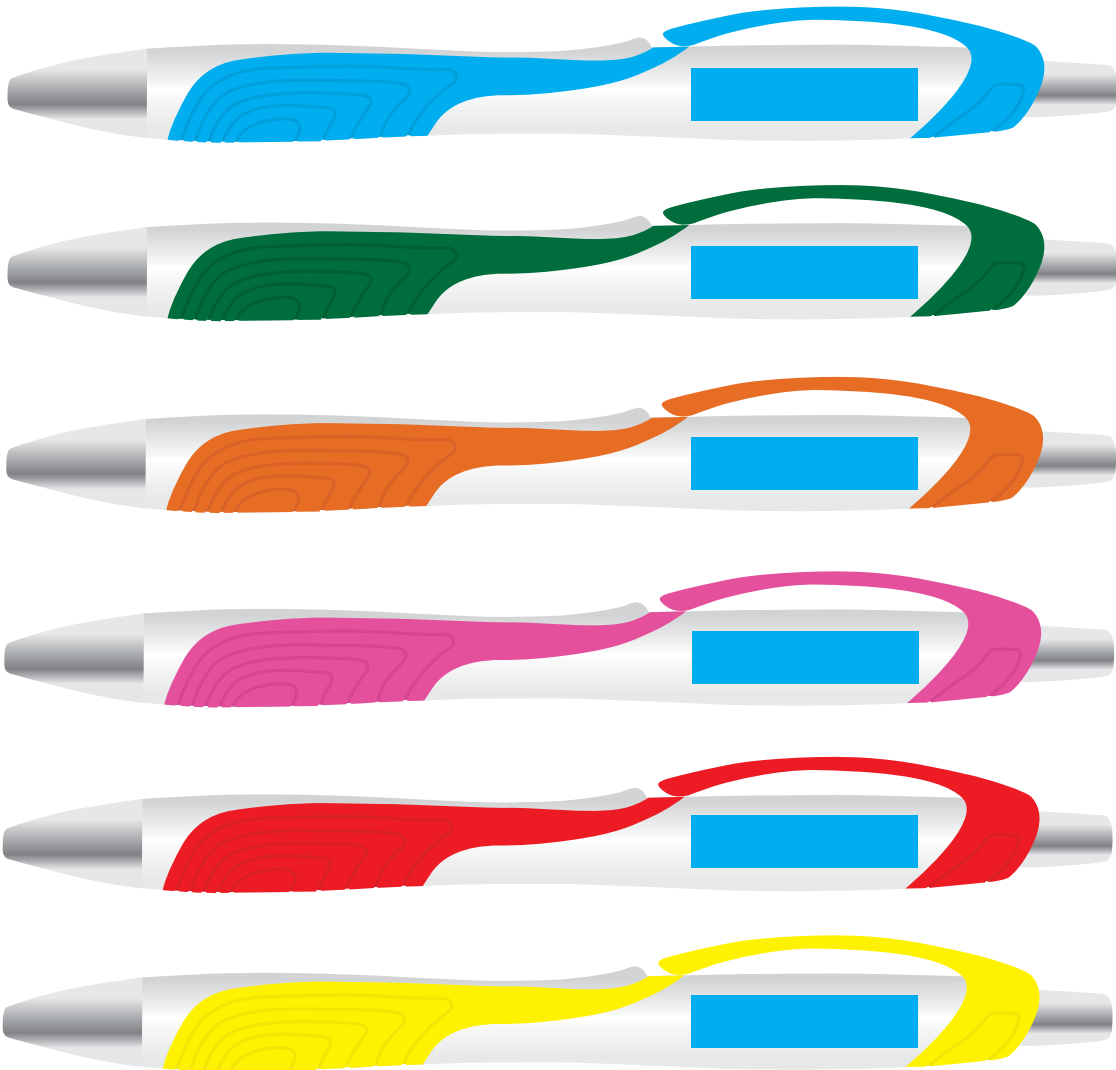

Order #  
Proof #1  
Date 00/00/00

**Product Code** : LL1605  
**Description** : Sport Push Button Ballpoint Pen  
**Item Colour/s** : Light Blue, Green, Orange, Pink, Red, Yellow  
**Quantity** :  
**Decoration Type:** Digital Direct  
**Print Colour**

**Optional Extras**

Velvet Pouch with pens packed inside

Velvet Pouch to be supplied in bulk

**DIGITAL DIRECT:** This item is digitally printed in CMYK. If pantone colour matching is important we require you to provide specific PMS colours, and we will produce closest CMYK colour match possible (to CP equivalent of coated pantone colours - perfect colour match not guaranteed). Vector art is required for colour matching. We are unable to edit colours in rasterized images. Print colours may be altered in appearance if placed on a strong colour background.