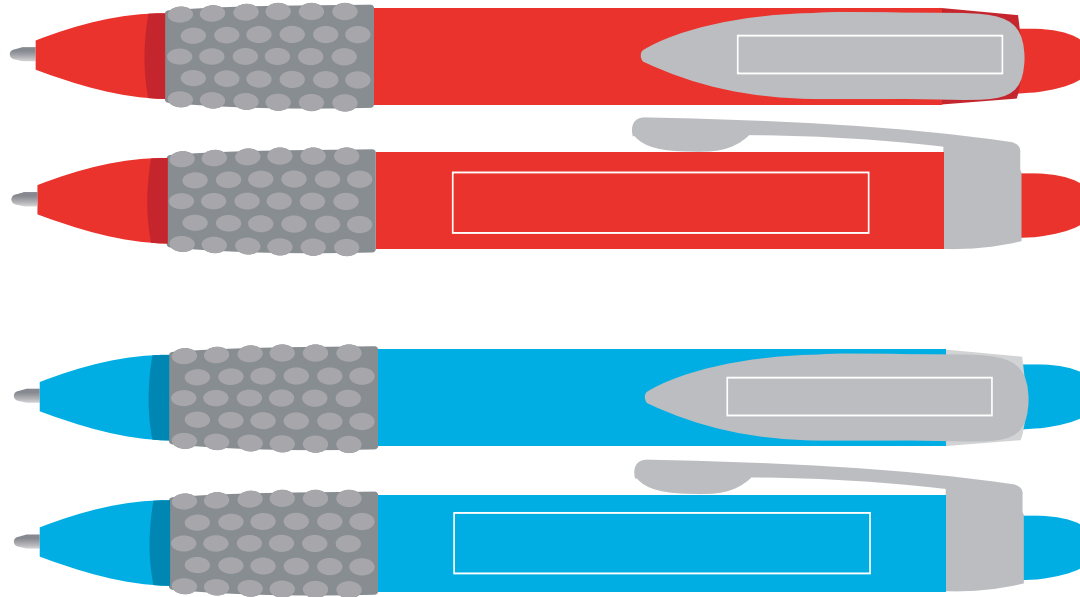

LL1563 - Spectrum Hot Ice Pen - Transparent Light Blue & Transparent Red

Pad Print

Digital

Barrel

Print Area: 55mmL x 8mmH
Actual print size: xxmmL x xxmmH

Clip

Print Area: 35mmL x 5mmH
Actual print size: xxmmL x xxmmH

Finished print area