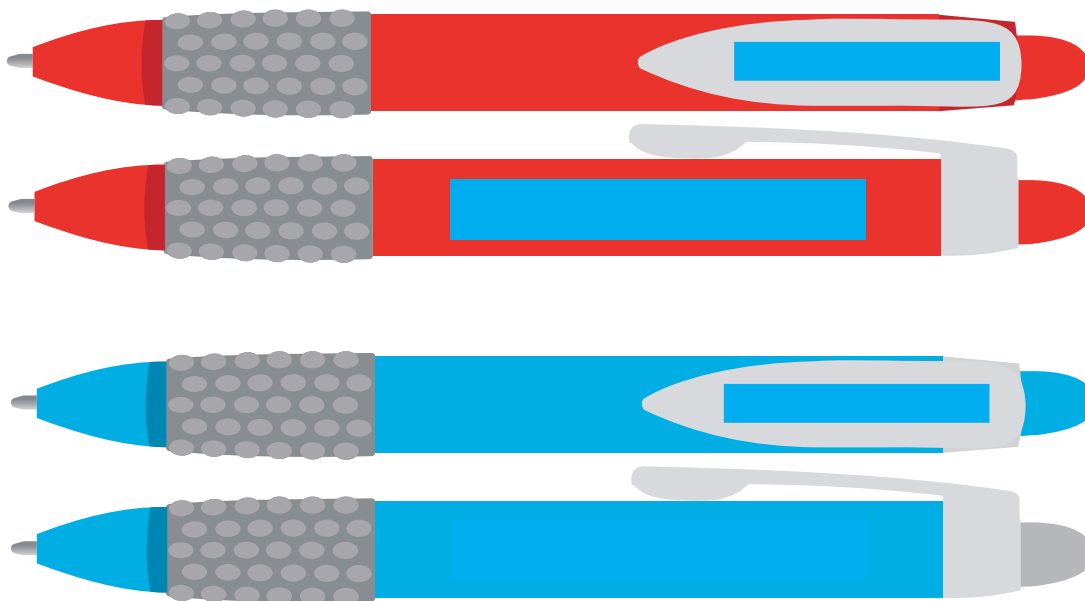

ARTWORK FOR APPROVAL

IMPORTANT: This drawing is for approximate print positional purposes only. It is not intended to be an exact scale or detailed representation of the product. Colour proofs are to be used as a guide only and not a true representation of true product or print colour. If item colours are important, order a sample from our current shipment.

Order #
Proof #1
Date 00/00/00

Product Code : LL1563
Description : Spectrum Hot Ice Ballpoint Pen
Item Colour/s : Transparent Red & Transparent Light Blue
Quantity :
Decoration Type : Digital Direct
Print Colour

Maximum print area: Barrel - 55mmL x 8mmH or Clip - 35mmL x 5mmH
Actual print size:

INTERNAL USE ONLY

INT:

QC Code:	New Pte # _____	Info:	Q: _____	Ctns: _____	Wt(kg): _____
PP:	Prt Int: _____	Prep:	S: _____	D: _____	
Rpt Ord:	Rpt Pte # _____	Cat:	E: _____	Ctns: _____	Wt(kg): _____
Split: Y/N	Mach: _____	U/P Int: _____	R/P Int: _____	R: _____	D: _____
Courier:					Total Wt(kg): _____