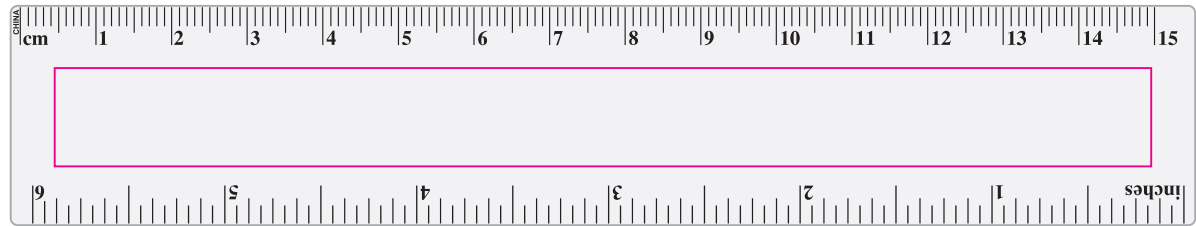

LL14 - White 15cm Ruler - White

Screen Print  PMS XXXc

Digital 

**Screen Print/Digital**  
Print Area: 145mmL x 13mmH  
Actual print size: xxmmL x xxmmH

Finished print area 