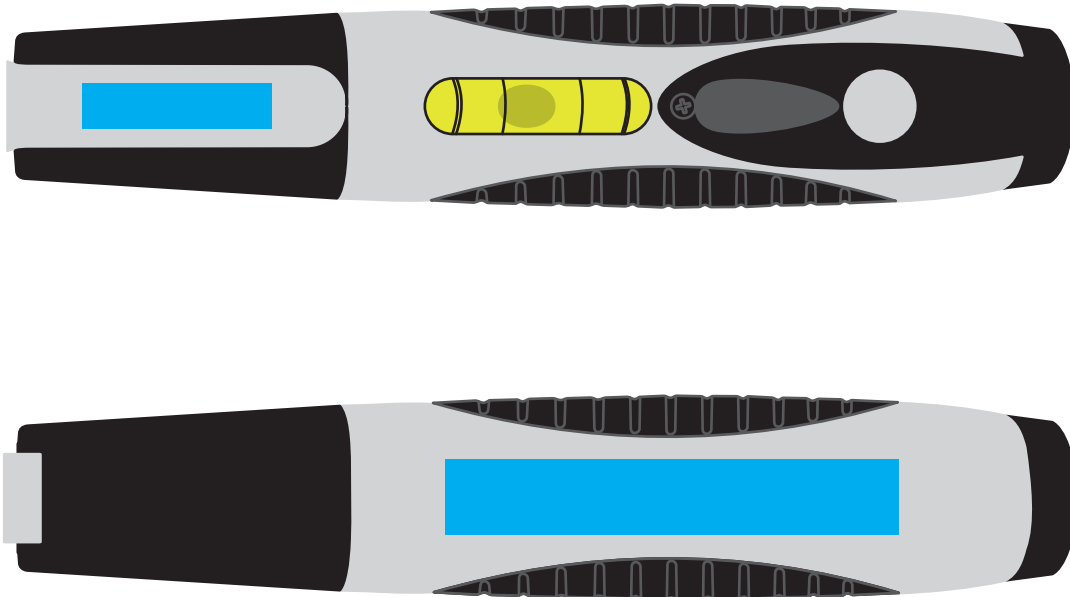

ARTWORK FOR APPROVAL

IMPORTANT: This drawing is for approximate print positional purposes only. It is not intended to be an exact scale or detailed representation of the product. Colour proofs are to be used as a guide only and not a true representation of true product or print colour. If item colours are important, order a sample from our current shipment.

Order #
Proof #1
Date 00/00/00

Product Code : LL1405
Description : Duo Screwdriver/Spirit Level/LED Light
Item Colour/s : Silver/Black
Quantity :
Decoration Type : Pad
Print Colour

Maximum print area: Barrel - 60mmL x 10mmH or Clip - 25L x 6H.
Actual print size: