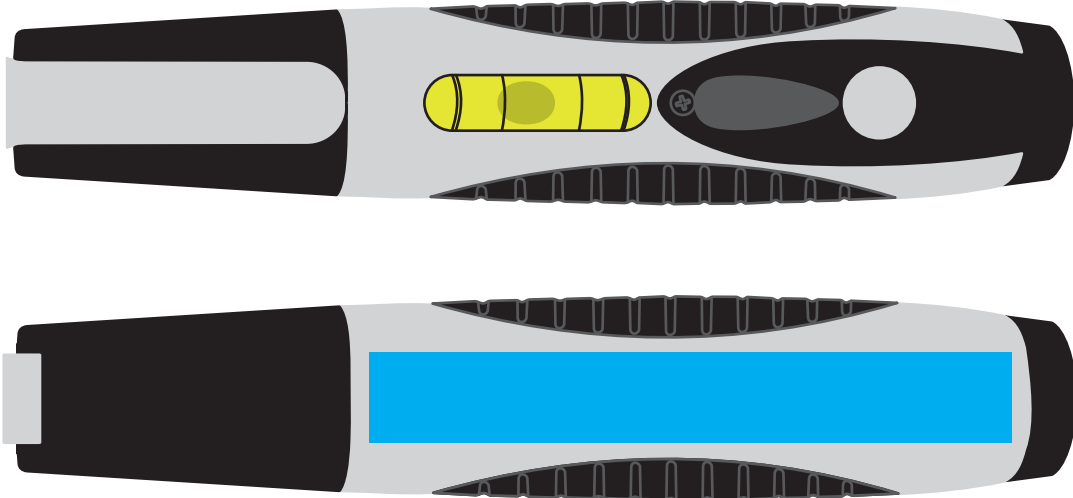

ARTWORK FOR APPROVAL

IMPORTANT: This drawing is for approximate print positional purposes only. It is not intended to be an exact scale or detailed representation of the product. Colour proofs are to be used as a guide only and not a true representation of true product or print colour. If item colours are important, order a sample from our current shipment.

Order #
Proof #1
Date 00/00/00

Product Code : LL1405
Description : Duo Screwdriver/Spirit Level/LED Light
Item Colour/s : Silver/Black
Quantity :
Decoration Type : Digital Direct
Print Colour

DIGITAL DIRECT: This item is digitally printed in CMYK.

If pantone colour matching is important we require you to provide specific PMS colours, and we will produce closest CMYK colour match possible (to CP equivalent of coated pantone colours - perfect colour match not guaranteed). Vector art is required for colour matching. We are unable to edit colours in rasterized images. Print colours may be altered in appearance if placed on a strong colour background.

Maximum print area: 85mmL x 12mmH
Actual print size:

INTERNAL USE ONLY

INT:

QC Code:	New Pte # _____	Info:	Q: _____	Ctns: _____	Wt(kg): _____
PP:	Prt Int: _____	Prep:	S: _____	D: _____	
Rpt Ord:	Rpt Pte # _____	Cat:	E: _____	Ctns: _____	Wt(kg): _____
Splt: Y/N	Mach: _____	U/P Int: _____	R/P Int: _____	R: _____	D: _____
Courier:					Total Wt(kg): _____