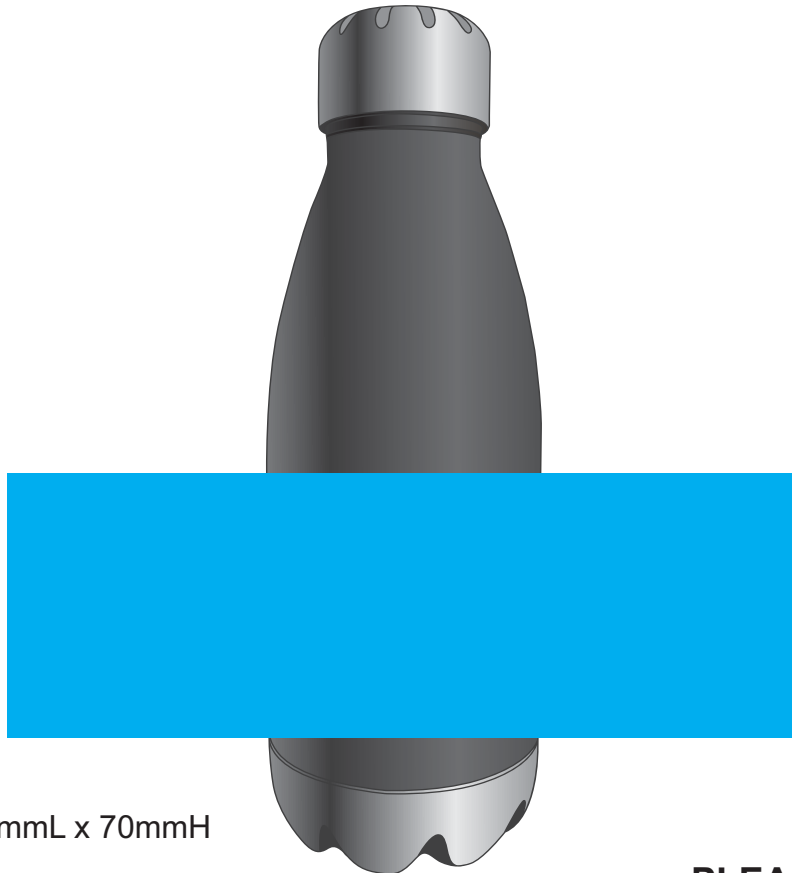

Maximum print area: 210mmL x 70mmH
Actual print size:

PLEASE SEE NEXT PAGE...

INTERNAL USE ONLY

INT:

QC Code:	New Pte # _____	Info:	Q: _____	Ctns: _____	Wt(kg): _____
PP:	Prt Int: _____	Prep:	S: _____	D: _____	
Rpt Ord:	Rpt Pte # _____	Cat:	E: _____	Ctns: _____	Wt(kg): _____
Split: Y/N	Mach: _____	U/P Int: _____	R/P Int: _____	R: _____	D: _____
Courier:					Total Wt(kg): _____