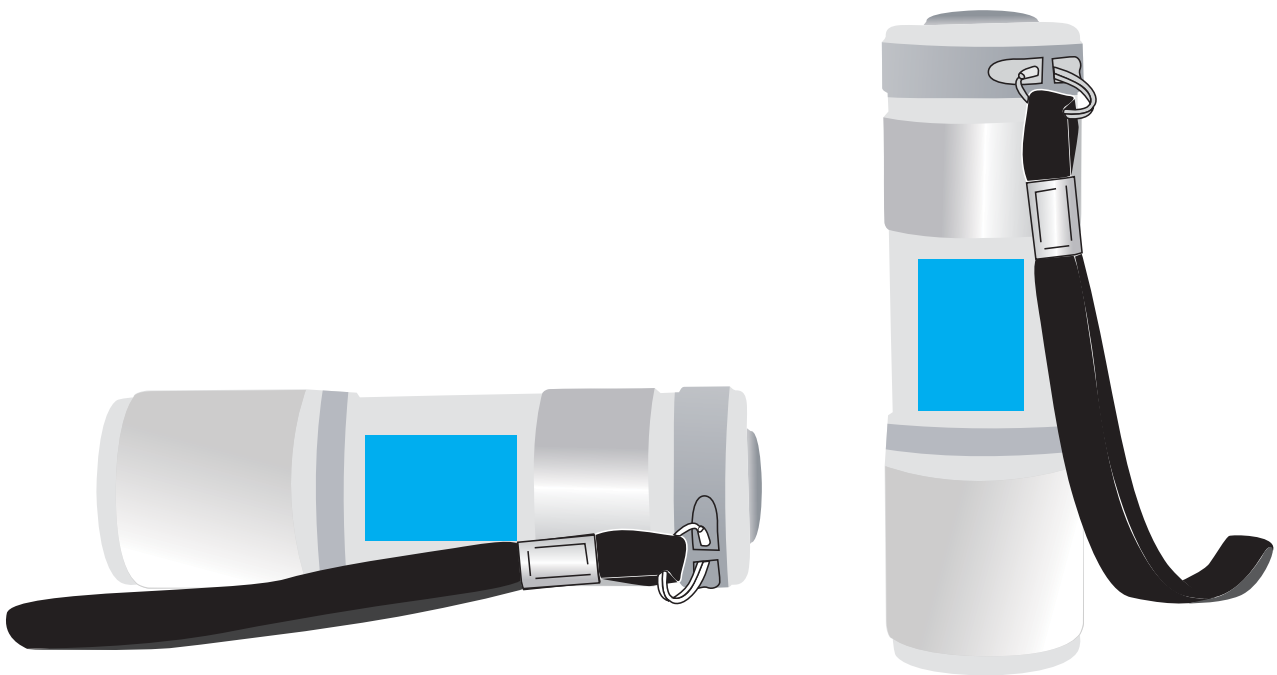

ARTWORK FOR APPROVAL

IMPORTANT: This drawing is for approximate print positional purposes only. It is not intended to be an exact scale or detailed representation of the product. Colour proofs are to be used as a guide only and not a true representation of true product or print colour. If item colours are important, order a sample from our current shipment.

Order #
Proof #1
Date 00/00/00

Product Code : LL11009
Description : The Tube Silver Aluminium LED Torch
Item Colour/s : Silver
Quantity :
Decoration Type : Digital Direct
Print Colour

DIGITAL DIRECT: This item is digitally printed in CMYK.

If pantone colour matching is important we require you to provide specific PMS colours, and we will produce closest CMYK colour match possible (to CP equivalent of coated pantone colours - perfect colour match not guaranteed). Vector art is required for colour matching. We are unable to edit colours in rasterized images. Print colours may be altered in appearance if placed on a strong colour background.

Maximum print area: 20mmL x 14mmH
Actual print size:

INTERNAL USE ONLY

INT:

QC Code:	New Pte # _____	Info:	Q: _____	Ctns: _____	Wt(kg): _____
PP:	Prt Int: _____	Prep:	S: _____	D: _____	
Rpt Ord:	Rpt Pte # _____	Cat:	E: _____	Ctns: _____	Wt(kg): _____
Split: Y/N	Mach: _____	U/P Int: _____	R/P Int: _____	R: _____	D: _____
Courier:					Total Wt(kg): _____