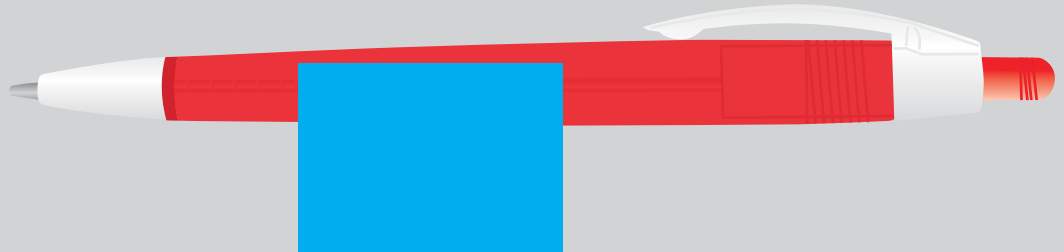

ARTWORK FOR APPROVAL

IMPORTANT: This drawing is for approximate print positional purposes only. It is not intended to be an exact scale or detailed representation of the product. Colour proofs are to be used as a guide only and not a true representation of true product or print colour. If item colours are important, order a sample from our current shipment.

Order #
Proof #1
Date 00/00/00

Product Code : LL1011
Description : Torpedo Ballpoint Pen
Item Colour/s : Red
Quantity :
Decoration Type : Roll print
Print Colour

Pen to be packed in velvet pouch or supplied in bulk