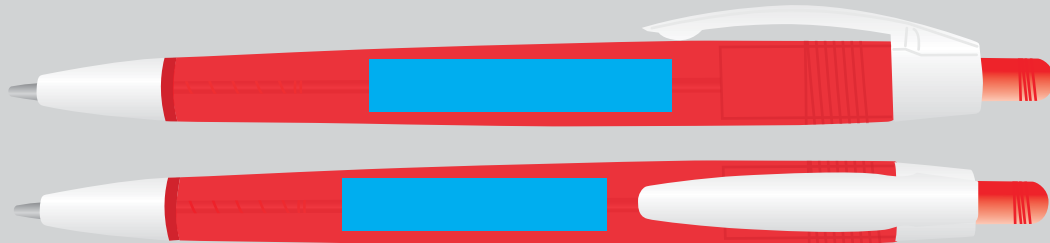

ARTWORK FOR APPROVAL

IMPORTANT: This drawing is for approximate print positional purposes only. It is not intended to be an exact scale or detailed representation of the product. Colour proofs are to be used as a guide only and not a true representation of true product or print colour. If item colours are important, order a sample from our current shipment.

Order #
Proof #1
Date 00/00/00

Product Code : LL1011
Description : Torpedo Ballpoint Pen
Item Colour/s : Red,
Quantity :
Decoration Type : Pad
Print Colour

Maximum print area: Side: 40mmL x 7mmH or Under Clip: 35mmL x 7mmH
Actual print size: