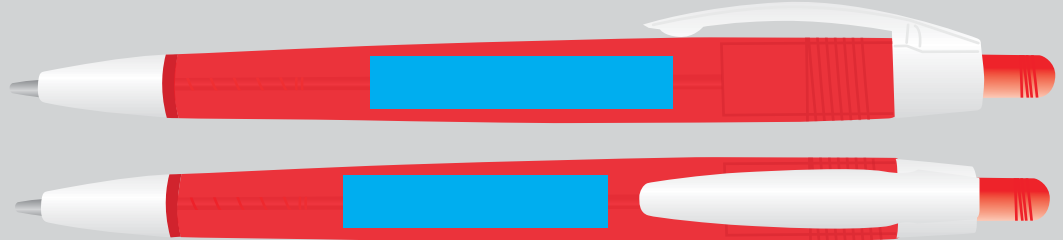

ARTWORK FOR APPROVAL

IMPORTANT: This drawing is for approximate print positional purposes only. It is not intended to be an exact scale or detailed representation of the product. Colour proofs are to be used as a guide only and not a true representation of true product or print colour. If item colours are important, order a sample from our current shipment.

Order #
Proof #1
Date 00/00/00

Product Code : LL1011
Description : Torpedo Ballpoint Pen
Item Colour/s : Light Blue, Red
Quantity :
Decoration Type : Pad
Print Colour

Pen to be packed in velvet pouch or supplied in bulk

Maximum print area: Side: 40mmL x 7mmH or Under Clip: 35mmL x 7mmH
Actual print size:

INTERNAL USE ONLY

INT:

QC Code:	New Pte # _____	Info:	Q: _____	Ctns: _____	Wt(kg): _____
PP:	Prt Int: _____	Prep:	S: _____	D: _____	
Rpt Ord:	Rpt Pte # _____	Cat:	E: _____	Ctns: _____	Wt(kg): _____
Split: Y/N	Mach: _____	U/P Int: _____	R/P Int: _____	R: _____	D: _____
Courier:					Total Wt(kg): _____