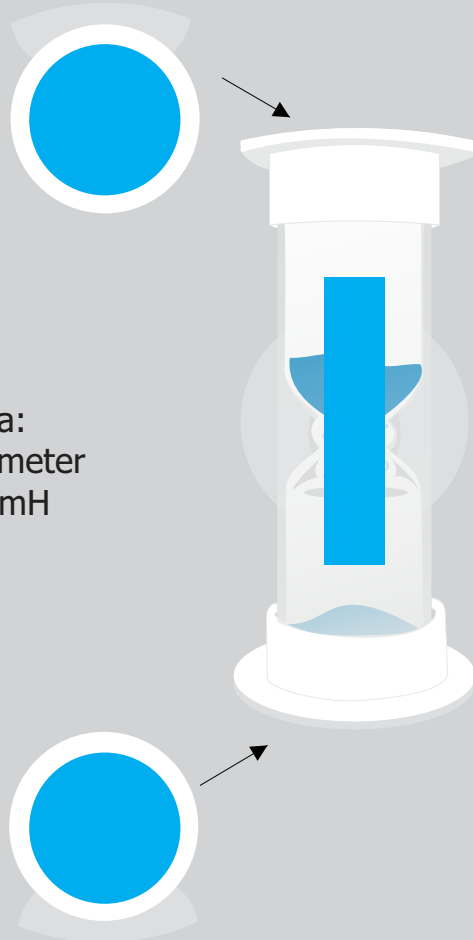

ARTWORK FOR APPROVAL

IMPORTANT: This drawing is for approximate print positional purposes only. It is not intended to be an exact scale or detailed representation of the product. Colour proofs are to be used as a guide only and not a true representation of true product or print colour. If item colours are important, order a sample from our current shipment.

Order #
Proof #1
Date 00/00/00

Product Code : LL1002
Description : Water Saving Shower Timer
Item Colour/s : Blue/White/Clear
Quantity :
Decoration Type : Pad
Print Colour

PLEASE NOTE
LOGO POSITIONING CANNOT BE
GUARANTEED ACROSS THE ENTIRE ORDER

Maximum print area:
Top/Bottom: 20mmDiameter
Barrel: 38mmL x 8mmH
Actual print size:

INTERNAL USE ONLY

INT:

| | | | | | |
|------------|-----------------|----------------|----------------|-------------|---------------------|
| QC Code: | New Pte # _____ | Info: | Q: _____ | Ctns: _____ | Wt(kg): _____ |
| PP: | Prt Int: _____ | Prep: | S: _____ | D: _____ | |
| Rpt Ord: | Rpt Pte # _____ | Cat: | E: _____ | Ctns: _____ | Wt(kg): _____ |
| Split: Y/N | Mach: _____ | U/P Int: _____ | R/P Int: _____ | R: _____ | D: _____ |
| Courier: | | | | | Total Wt(kg): _____ |