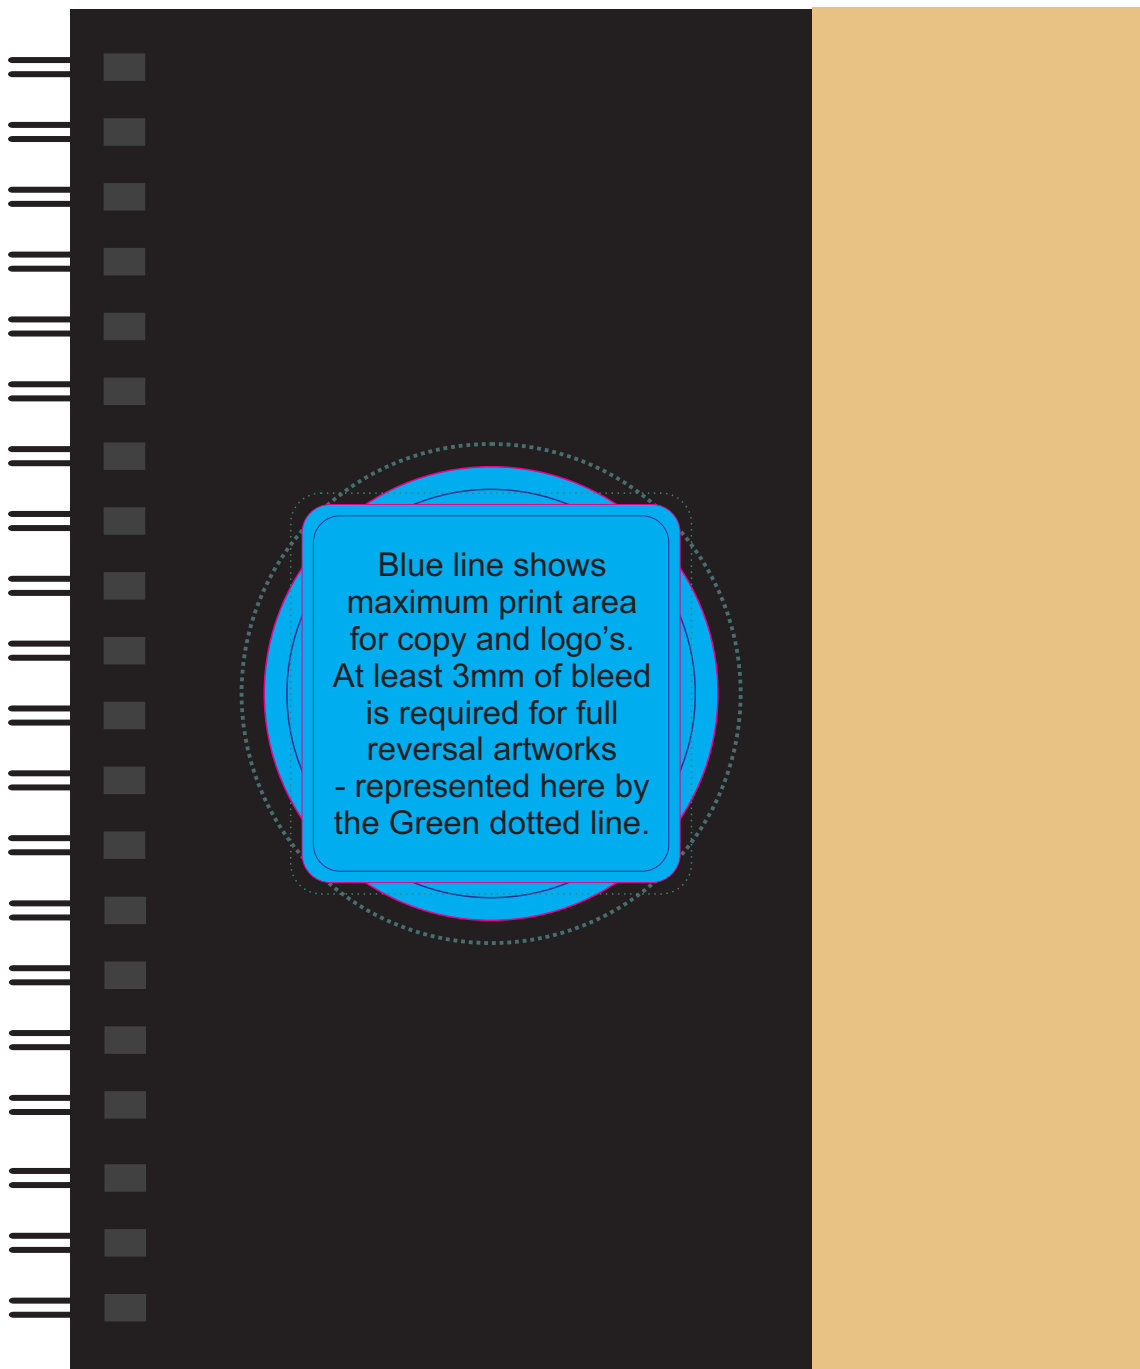

Maximum print area: 60mmL x 60mmH
Actual print size:

Maximum print area: 50mmL x 6mmH
Actual print size:

ARTWORK FOR APPROVAL

IMPORTANT: This drawing is for approximate print positional purposes only. It is not intended to be an exact scale or detailed representation of the product. Colour proofs are to be used as a guide only and not a true representation of true product or print colour. If item colours are important, order a sample from our current shipment.

BELOW IS 50% OF ACTUAL SIZE

Blue line shows maximum print area for copy and logo's. At least 3mm of bleed is required for full reversal artworks - represented here by the Green dotted line.

CAUTION

Cardboard base reduces ink coverage.
Pantone colour matches not possible.
Metallic silver print recommended.

Maximum print area: 50mmL x 6mmH
Actual print size:

Maximum label size: 60mm Diameter or 50mmL x 50mmH
Actual print size:
Printed on white label.
Pink border shows max label size and is not printed

PLEASE SEE NEXT PAGE...

Maximum label size: 60mm Diameter or 50mmL x 50mmH

Actual print size:

Printed on white label.

Pink border shows max label size and is not printed

Maximum print area: 50mmL x 6mmH

Actual print size: