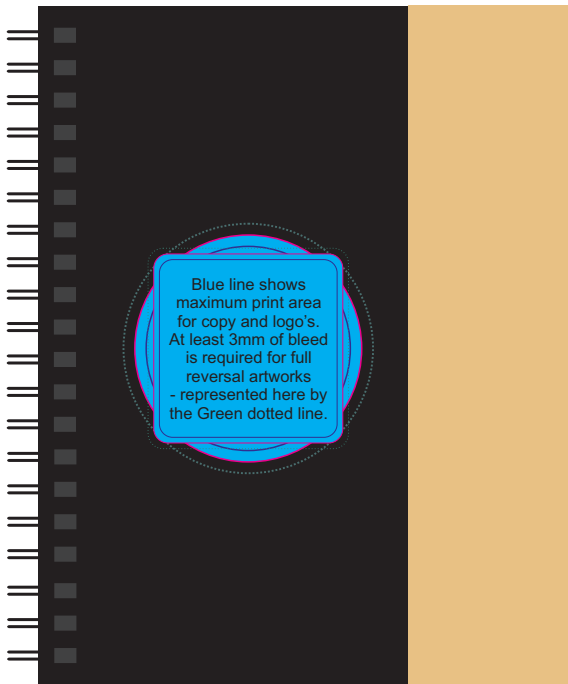

Maximum print area: 60mmL x 60mmH
Actual print size:

Maximum print area: 50mmL x 6mmH
Actual print size:

ARTWORK FOR APPROVAL

IMPORTANT: This drawing is for approximate print positional purposes only. It is not intended to be an exact scale or detailed representation of the product. Colour proofs are to be used as a guide only and not a true representation of true product or print colour. If item colours are important, order a sample from our current shipment.

BELOW IS 50% OF ACTUAL SIZE

Blue line shows maximum print area for copy and logo's. At least 3mm of bleed is required for full reversal artworks - represented here by the Green dotted line.

CAUTION

Cardboard base reduces ink coverage.
Pantone colour matches not possible.
Metallic silver print recommended.

Maximum print area: 50mmL x 6mmH
Actual print size:

Maximum label size: 60mm Diameter or 50mmL x 50mmH
Actual print size:
Printed on white label.
Pink border shows max label size and is not printed

PLEASE SEE NEXT PAGE...

Maximum label size: 60mm Diameter or 50mmL x 50mmH

Actual print size:

Printed on white label.

Pink border shows max label size and is not printed

Maximum print area: 50mmL x 6mmH

Actual print size: