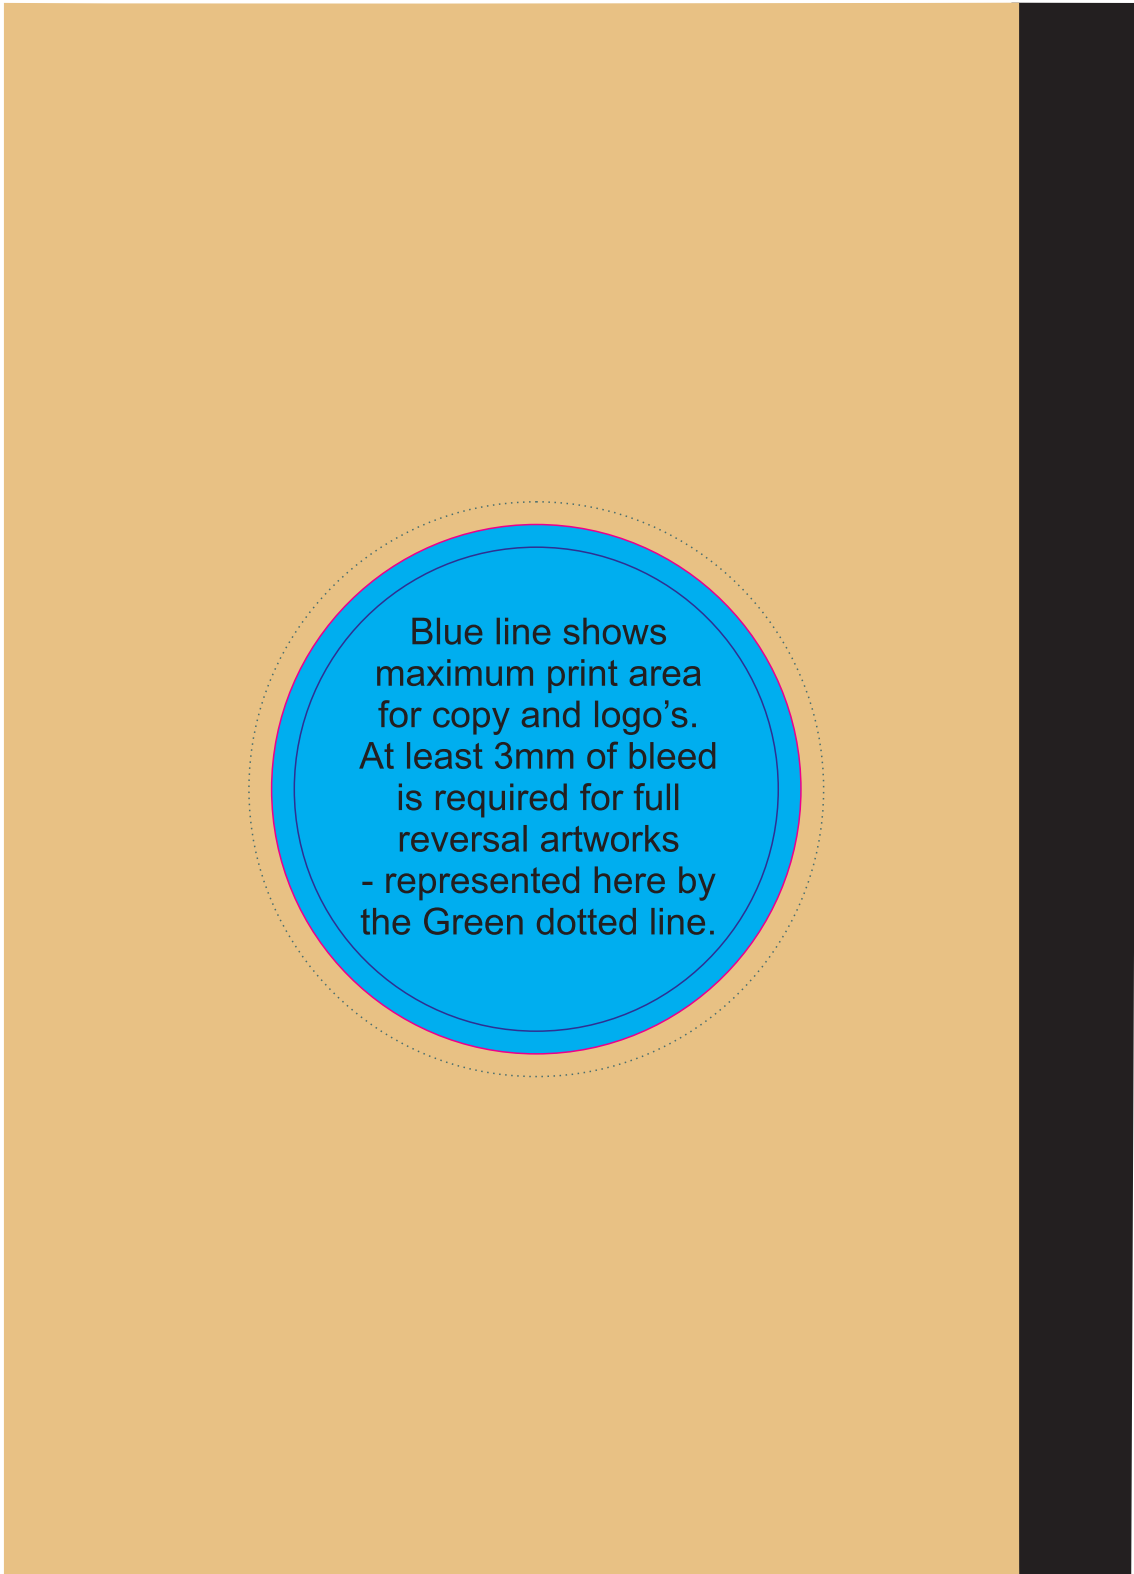

# ARTWORK FOR APPROVAL

**IMPORTANT:** This drawing is for approximate print positional purposes only. It is not intended to be an exact scale or detailed representation of the product. Colour proofs are to be used as a guide only and not a true representation of true product or print colour. If item colours are important, order a sample from our current shipment.

### LABEL NOTE:

Labels are applied by hand and although the greatest care is taken label positioning cannot be guaranteed across the entire order. They are digitally printed in CMYK. If pantone colour matching is important we require you to provide specific PMS colours, and we will produce closest CMYK colour match possible (to CP equivalent of coated pantone colours - perfect colour match not guaranteed). Vector art is required for colour matching. We are unable to edit colours in rasterized images. Print colours may be altered in appearance if placed on a strong colour background. Design position cannot be guaranteed across the entire order, some movement does occur during printing

## BELOW IS 50% OF ACTUAL SIZE

Maximum label size: 70mm diameter  
Actual print size:  
Printed on white label.  
Pink border shows max label size and is not printed

**PLEASE SEE NEXT PAGE...**

Maximum label size: 70mm diameter

Actual print size:

Printed on white label.

Pink border shows max label size and is not printed