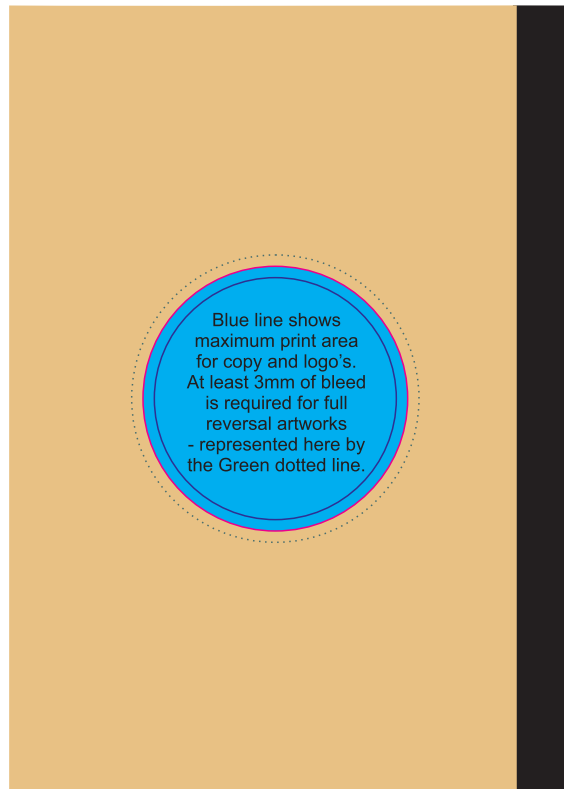

# ARTWORK FOR APPROVAL

**IMPORTANT:** This drawing is for approximate print positional purposes only. It is not intended to be an exact scale or detailed representation of the product. Colour proofs are to be used as a guide only and not a true representation of true product or print colour. If item colours are important, order a sample from our current shipment.

### LABEL NOTE:

Labels are applied by hand and although the greatest care is taken label positioning cannot be guaranteed across the entire order. They are digitally printed in CMYK. If pantone colour matching is important we require you to provide specific PMS colours, and we will produce closest CMYK colour match possible (to CP equivalent of coated pantone colours - perfect colour match not guaranteed). Vector art is required for colour matching. We are unable to edit colours in rasterized images. Print colours may be altered in appearance if placed on a strong colour background. Design position cannot be guaranteed across the entire order, some movement does occur during printing

## BELOW IS 50% OF ACTUAL SIZE

Maximum label size: 70mm diameter  
Actual print size:  
Printed on white label.  
Pink border shows max label size and is not printed

**PLEASE SEE NEXT PAGE...**

Maximum label size: 70mm diameter

Actual print size:

Printed on white label.

Pink border shows max label size and is not printed