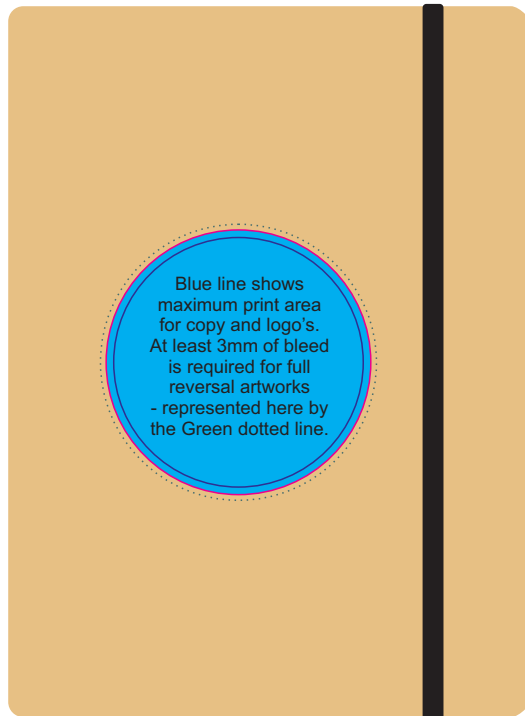

ARTWORK FOR APPROVAL

IMPORTANT: This drawing is for approximate print positional purposes only. It is not intended to be an exact scale or detailed representation of the product. Colour proofs are to be used as a guide only and not a true representation of true product or print colour. If item colours are important, order a sample from our current shipment.

Order #
Proof #1
Date 00/00/00

Product Code : LL0829
Description : Navigator Recyclable Notebook
Item Colour/s : Natural
Quantity :
Decoration Type : Standard Label
Print Colour

LABEL NOTE:

Labels are applied by hand and although the greatest care is taken label positioning cannot be guaranteed across the entire order. They are digitally printed in CMYK. If pantone colour matching is important we require you to provide specific PMS colours, and we will produce closest CMYK colour match possible (to CP equivalent of coated pantone colours - perfect colour match not guaranteed). Vector art is required for colour matching. We are unable to edit colours in rasterized images. Print colours may be altered in appearance if placed on a strong colour background. Design position cannot be guaranteed across the entire order, some movement does occur during printing

BELOW IS 50% OF ACTUAL SIZE

Maximum print area: 70mm Diameter
Actual print size:
Printed onto a white surface.
Pink border shows max label size and is not printed.

PLEASE SEE NEXT PAGE...

INTERNAL USE ONLY

Maximum print area: 70mm Diameter

Actual print size:

Printed onto a white surface.

Pink border shows max label size and is not printed.