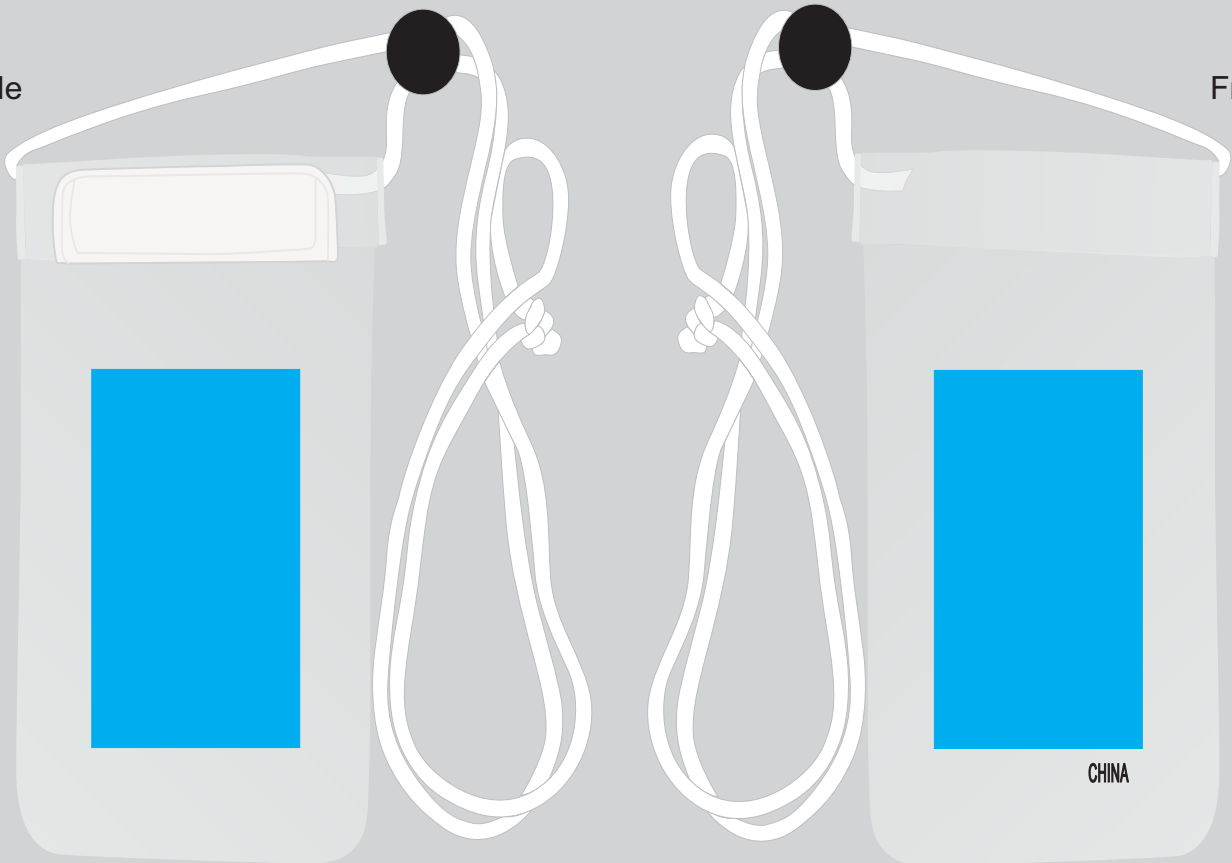

Order #
Proof #1
Date 00/00/00

Product Code : LL0773
Description : Waterproof Pouch with Neck Cord
Item Colour/s : Clear/White
Quantity :
Decoration Type : Screen
Print Colour

PLEASE NOTE:

For optimum outdoor use in sunlight reverse (frosted side) print position recommended. This allows mobile phone to be used in the pouch without print/design interference. "CHINA" country of origin mark is currently printed onto the frosted side. We recommend printing your logo away from this text. Please refer to the line drawing or order a sample for positioning.

BELOW IS 50% OF ACTUAL SIZE

Clear Side

Frosted Side

Maximum print area: 55mmL x 100mmH
Actual print size:

Maximum print area: 55mmL x 100mmH
Actual print size:

INTERNAL USE ONLY

INT:

QC Code:	New Pte # _____	Info:	Q: _____	Ctns: _____	Wt(kg): _____
PP:	Prt Int: _____	Prep:	S: _____	D: _____	
Rpt Ord:	Rpt Pte # _____	Cat:	E: _____	Ctns: _____	Wt(kg): _____
Split: Y/N	Mach: _____	U/P Int: _____	R/P Int: _____	R: _____	D: _____
Courier:					Total Wt(kg): _____

CLEAR SIDE

Maximum print area: 55mmL x 100mmH
Actual print size:

FROSTED SIDE

THE WORD CHINA IS PRINTED DIRECTLY ONTO THE POUCH

Maximum print area: 55mmL x 100mmH
Actual print size: