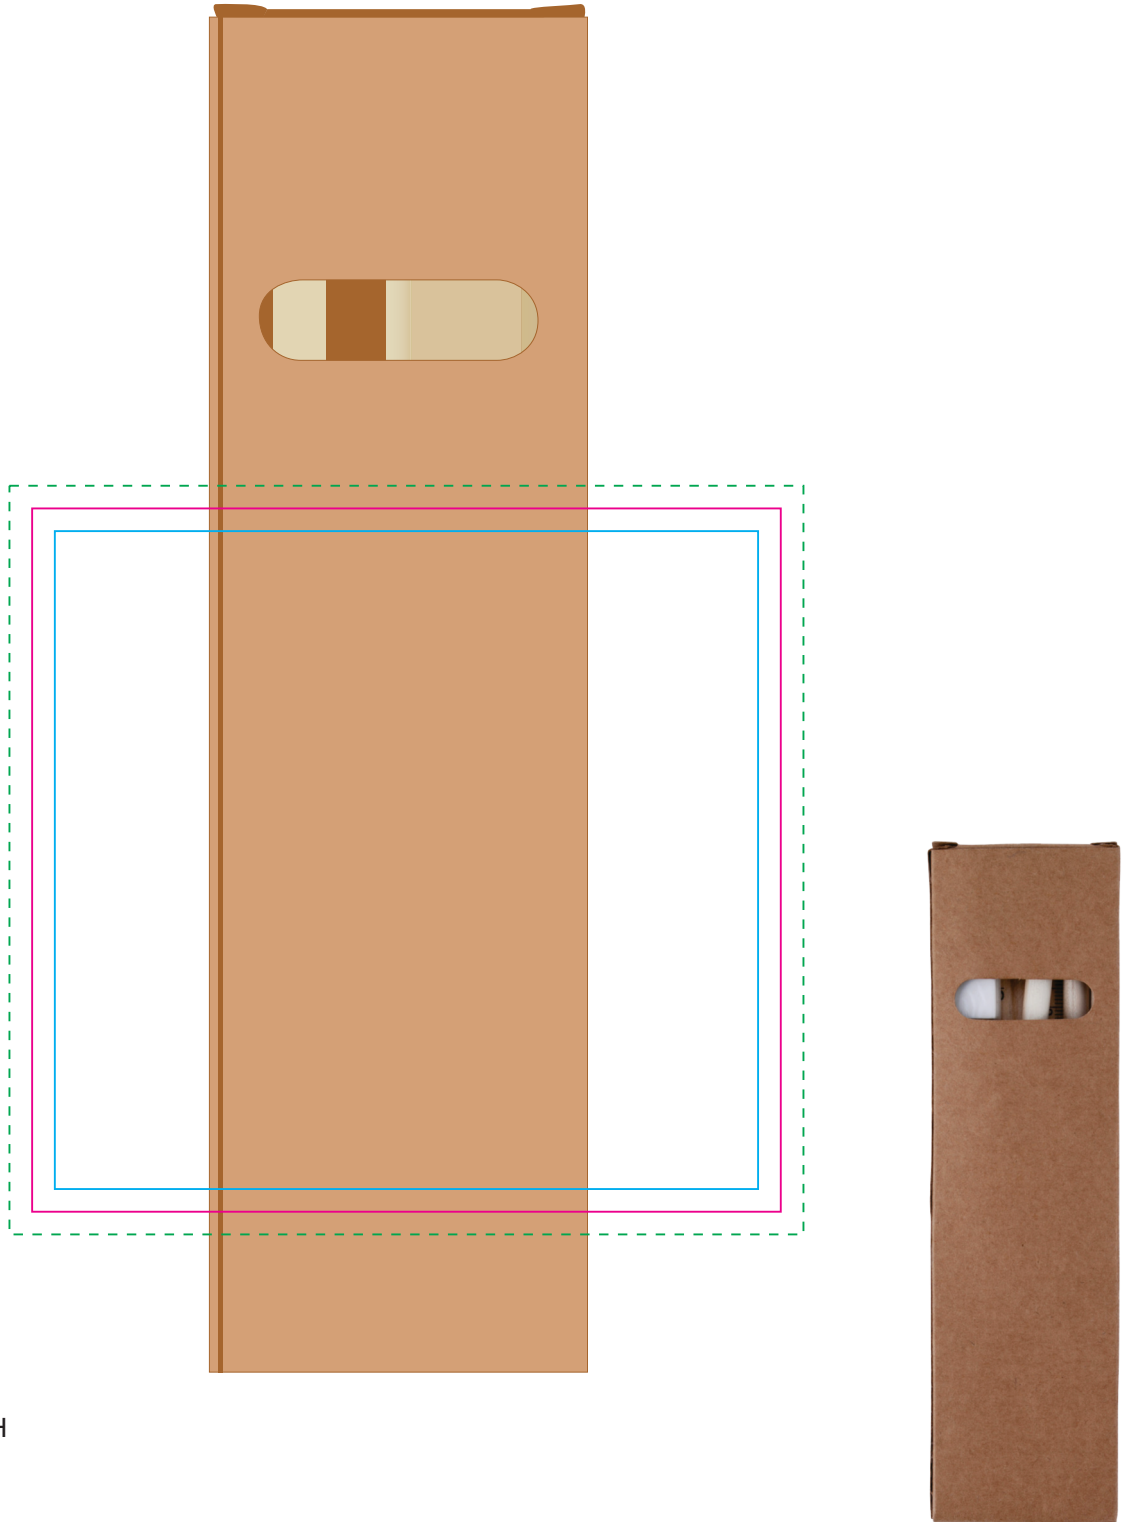

LL0728 - Script Stationery Set - Natural

Label

NOT SUITABLE FOR CHILDREN UNDER  
3 YEARS OF AGE CHOKING HAZARD

Print Area: 99mmL x 93mmH  
Actual print size: mmL x mmH

Max print area for copy & text ————  
Finished print area ————  
Bleed line - - - - -