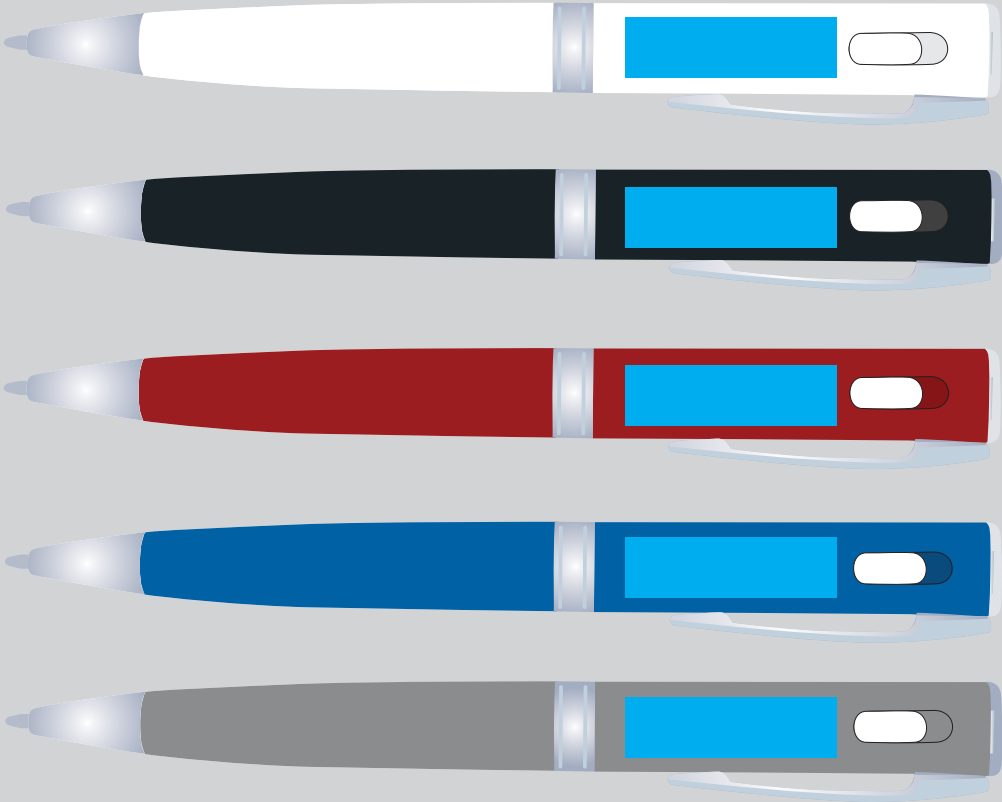

Order #
Proof #1
Date 00/00/00

Product Code : LL0714
Description : LED Torch Ballpoint Pen + Pouch
Item Colour/s : Black/Silver, Blue/Silver, Red/Silver, White/Silver
Quantity :
Decoration Type : Digital Direct
Print Colour

DIGITAL DIRECT: This item is digitally printed in CMYK. If pantone colour matching is important we require you to provide specific PMS colours, and we will produce closest CMYK colour match possible (to CP equivalent of coated pantone colours - perfect colour match not guaranteed). Vector art is required for colour matching. We are unable to edit colours in rasterized images. Print colours may be altered in appearance if placed on a strong colour background.

Pen to be packed in velvet pouch or supplied in bulk

Side 1

Maximum print area: 45mmL x 8mmH
Actual print size:

PLEASE SEE NEXT PAGE...

INTERNAL USE ONLY

INT:

QC Code:	New Pte # _____	Info:	Q: _____	Ctns: _____	Wt(kg): _____
PP:	Prt Int: _____	Prep:	S: _____	D: _____	
Rpt Ord:	Rpt Pte # _____	Cat:	E: _____	Ctns: _____	Wt(kg): _____
Splt: Y/N	Mach: _____	U/P Int: _____	R/P Int: _____	R: _____	D: _____
Courier:					Total Wt(kg): _____

Side 2

Maximum print area: 28mmL x 8mmH
Actual print size: