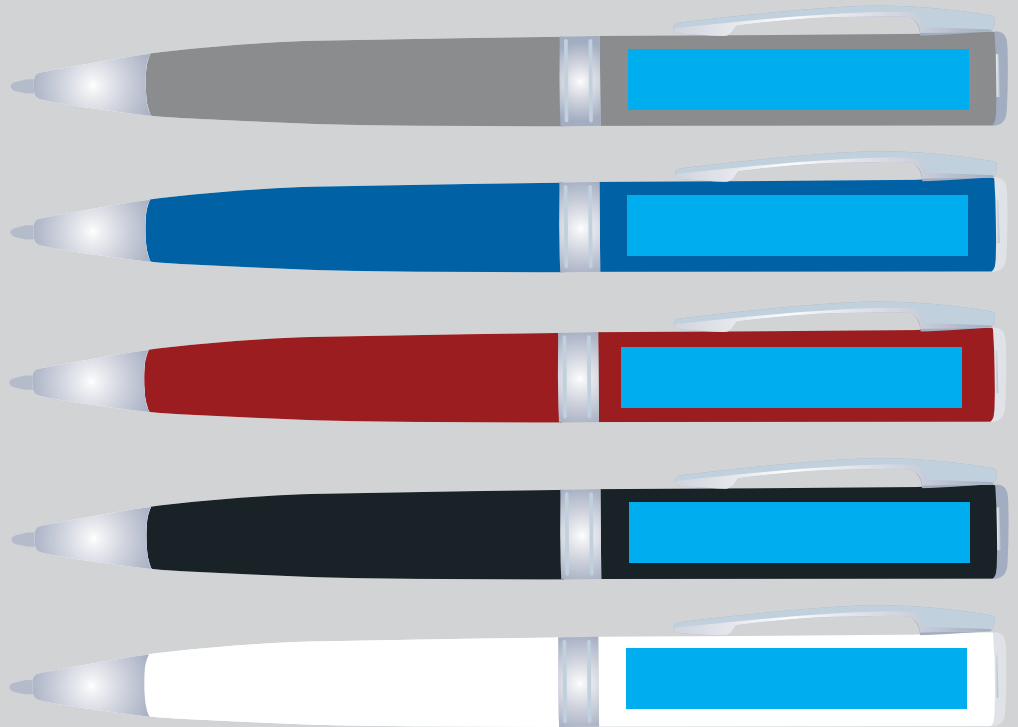

Order #
Proof #1
Date 00/00/00

Product Code : LL0714
Description : LED Torch Ballpoint Pen + Pouch
Item Colour/s : Black/Silver, Blue/Silver, Red/Silver, White/Silver
Quantity :
Decoration Type : Digital Direct
Print Colour

DIGITAL DIRECT: This item is digitally printed in CMYK. If pantone colour matching is important we require you to provide specific PMS colours, and we will produce closest CMYK colour match possible (to CP equivalent of coated pantone colours - perfect colour match not guaranteed). Vector art is required for colour matching. We are unable to edit colours in rasterized images. Print colours may be altered in appearance if placed on a strong colour background.

Pen to be packed in velvet pouch or supplied in bulk

Side 1

Maximum print area: 45mmL x 8mmH
Actual print size:

PLEASE SEE NEXT PAGE...

INTERNAL USE ONLY

INT:

QC Code:	New Pte # _____	Info:	Q: _____	Ctns: _____	Wt(kg): _____
PP:	Prt Int: _____	Prep:	S: _____	D: _____	
Rpt Ord:	Rpt Pte # _____	Cat:	E: _____	Ctns: _____	Wt(kg): _____
Splt: Y/N	Mach: _____	U/P Int: _____	R/P Int: _____	R: _____	D: _____
Courier:					Total Wt(kg): _____