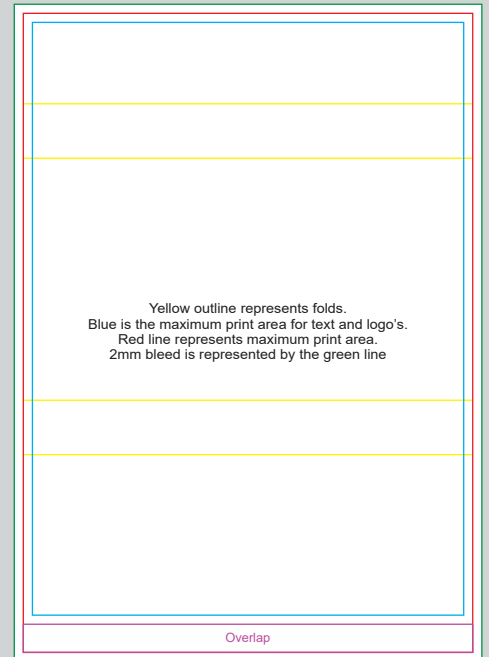

Showing at approx 75% of size

Standard

Maximum print area: 70mmL x 50mmH
Actual print size:

Edge to Edge

Blue outline is the maximum print area for text and logo's.
: Pink line represents maximum print area.
: 2mm bleed is represented by the green line

Maximum print area: 135mmL x 67mmH
Actual print size:

Digitally printed Sleeve

Yellow outline represents folds.
Blue is the maximum print area for text and logo's.
Red line represents maximum print area.
2mm bleed is represented by the green line

Maximum print area: 148mmL x 211mmH
Actual print size:

INTERNAL USE ONLY

INT:

QC Code:	New Pte # _____	Info:	MSDS-DG	Ctns: _____	Wt(kg): _____
PP:	Prt Int: _____	Prep:	Q: _____	D: _____	
Rpt Ord:	Rpt Pte # _____	Cat:	S: _____	Ctns: _____	Wt(kg): _____
Split: Y/N	Mach: _____	U/P Int: _____	R/P Int: _____	E: _____	D: _____
Courier:			R: _____	Total Wt(kg): _____	

Standard

Maximum print area: 70mmL x 50mmH
Actual print size:

Edge to Edge

Maximum print area: 135mmL x 67mmH
Actual print size:

Digitally printed Sleeve

Maximum print area: 148mmL x 211mmH
Actual print size: