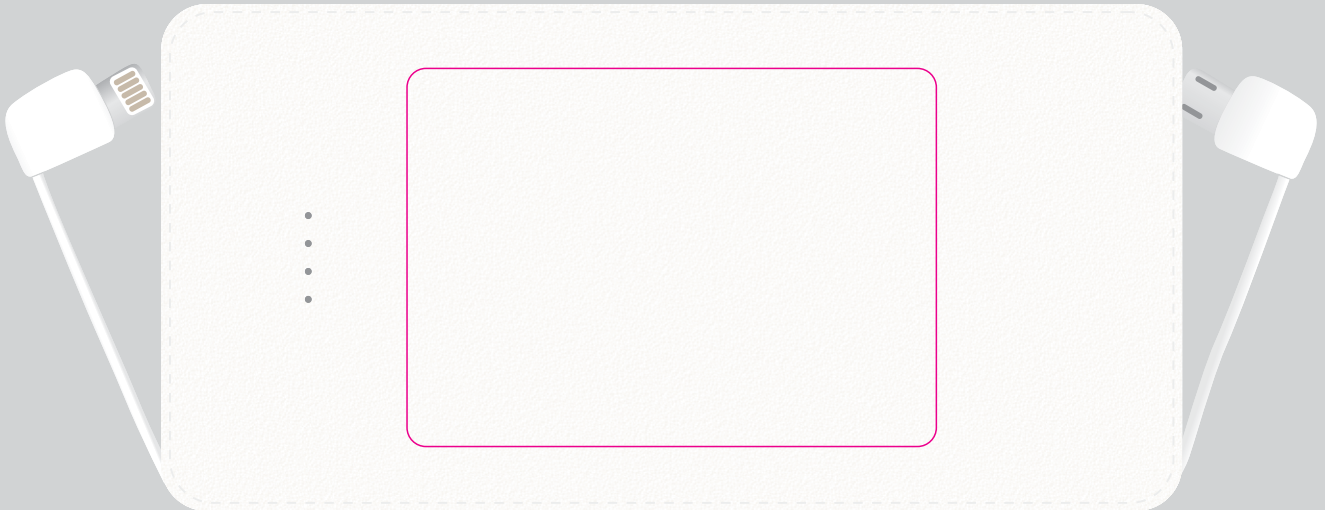

**PLEASE NOTE:
THIS ITEM HAS A TEXTURED SURFACE**

Direct digital designs are printed in CMYK.
Pantone colours will be produced in the closest CMYK colour match possible.

Slight over spray of ink may appear on sides of item if a full reversal is printed

Standard

Maximum print area: 70mmL x 50mmH
Actual print size: