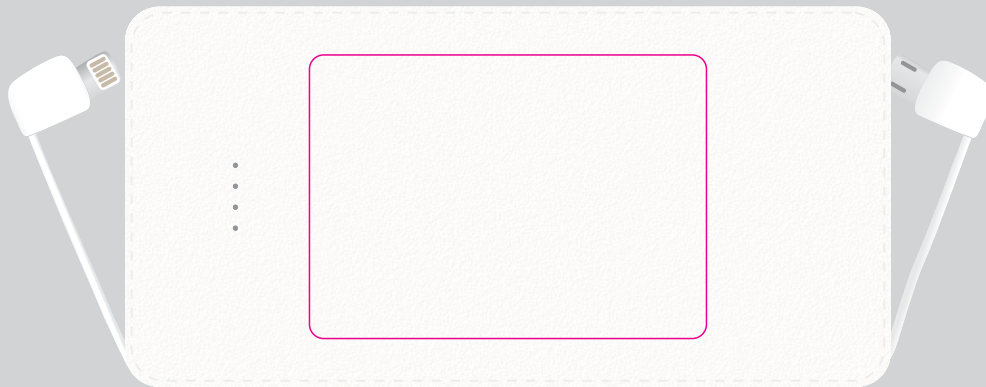

Order #
Proof #1
Date 00/00/00

Product Code : LL0519
Description : Nova Power Bank + Sleeve
Item Colour/s : White
Quantity :
Decoration Type : Digital Direct + Digital Sleeve
Print Colour

PLEASE NOTE:
THIS ITEM HAS A TEXTURED SURFACE

Direct digital designs are printed in CMYK.
Pantone colours will be produced in the closest CMYK colour match possible.

Slight over spray of ink may appear on sides of item if a full reversal is printed

Showing at approx 75% of size

Standard

Maximum print area: 70mmL x 50mmH
Actual print size:

Edge to Edge

Blue outline is the maximum print area for text and logo's.
: Pink line represents maximum print area.
: 2mm bleed is represented by the green line

Maximum print area: 135mmL x 67mmH
Actual print size:

Digitally printed Sleeve

Yellow outline represents folds.
Blue is the maximum print area for text and logo's.
Red line represents maximum print area.
2mm bleed is represented by the green line