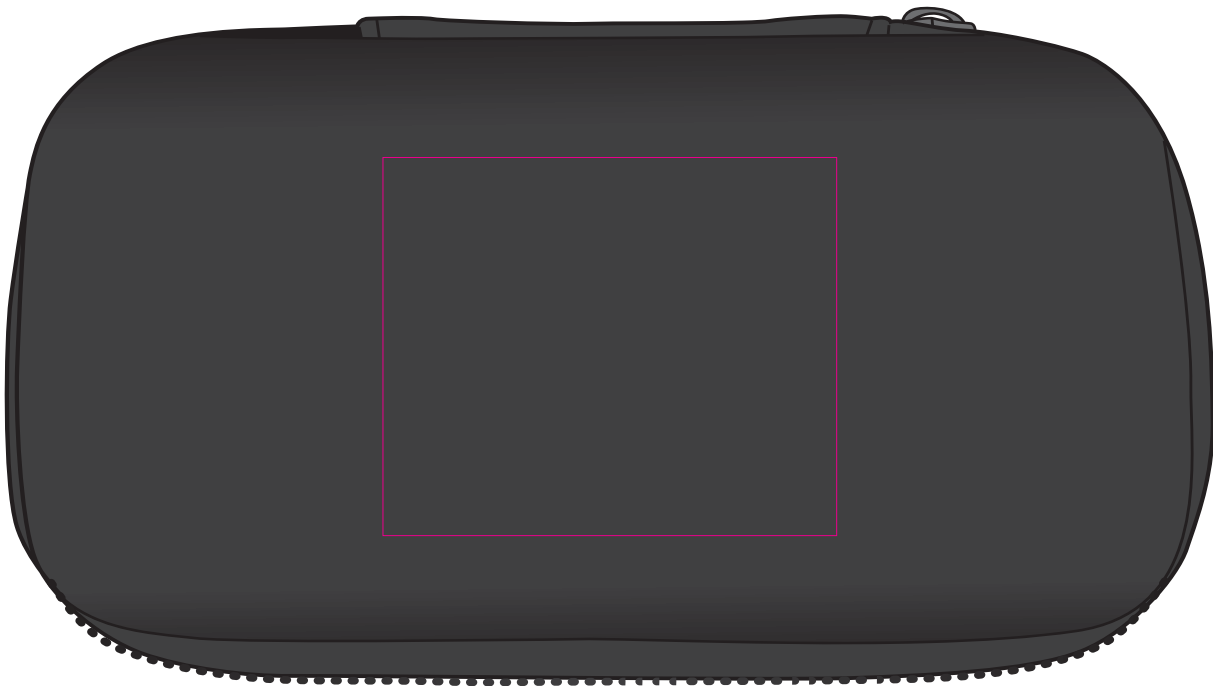

ARTWORK FOR APPROVAL

IMPORTANT: This drawing is for approximate print positional purposes only. It is not intended to be an exact scale or detailed representation of the product. Colour proofs are to be used as a guide only and not a true representation of true product or print colour. If item colours are important, order a sample from our current shipment.

Order #
Proof #1
Date 00/00/00

Product Code : LL6674
Description : Medium EVA Zipper Case Low Profile 38mmH
Item Colour/s : Black
Quantity :
Decoration Type : Direct Digital
Print Colour

PLEASE NOTE: EVA cases are hand stitched therefore variations in size and shape of the item will occur. Print position cannot be guaranteed across the entire order and is considered acceptable.

Direct digital designs are printed in CMYK.
Pantone colours will be produced in the closest CMYK colour match possible.

Maximum print area: 60mmL x 50mmH
Actual print size:

INTERNAL USE ONLY

INT:

QC Code:	New Pte # _____	Info:	Q: _____	Ctns: _____	Wt(kg): _____
PP:	Prt Int: _____	Prep:	S: _____	D: _____	
Rpt Ord:	Rpt Pte # _____	Cat:	E: _____	Ctns: _____	Wt(kg): _____
Split: Y/N	Mach: _____	U/P Int: _____	R/P Int: _____	R: _____	D: _____
Courier:					Total Wt(kg): _____