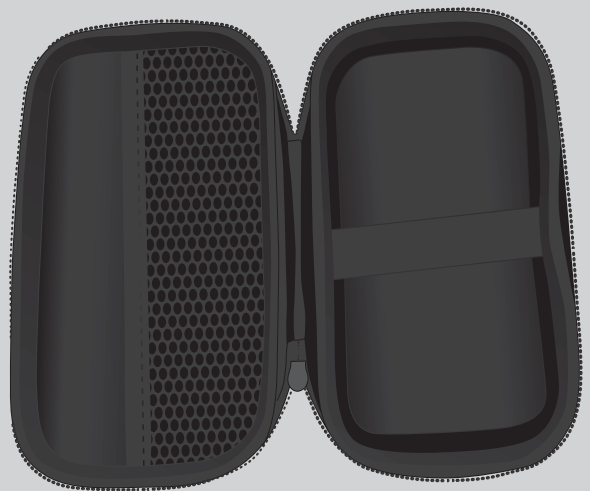

PLEASE SEE NEXT PAGE...

INTERNAL USE ONLY

INT:

QC Code:	New Pte # _____	Info:	Q: _____	Ctns: _____	Wt(kg): _____
PP:	Prt Int: _____	Prep:	S: _____	D: _____	
Rpt Ord:	Rpt Pte # _____	Cat:	E: _____	Ctns: _____	Wt(kg): _____
Split: Y/N	Mach: _____	U/P Int: _____	R/P Int: _____	R: _____	D: _____
Courier:					Total Wt(kg): _____