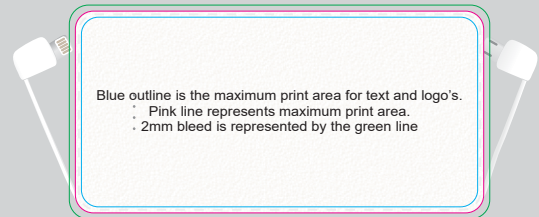

PLEASE NOTE:
THIS ITEM HAS A
TEXTURED SURFACE

Direct digital designs are printed in CMYK.
Pantone colours will be produced in the closest CMYK colour match possible.

PLEASE NOTE: EVA cases are hand stitched therefore variations in size and shape of the item will occur. Print position cannot be guaranteed across the entire order and is considered acceptable.

Slight over spray of ink may appear on sides of item if a full reversal is printed

Showing at approx 60% of size

Standard

Maximum print area: 70mmL x 50mmH
Actual print size:

Edge to Edge

Maximum print area: 135mmL x 67mmH
Actual print size:

Standard

Maximum print area: 70mmL x 50mmH
Actual print size:

Edge to Edge

Maximum print area: 135mmL x 67mmH
Actual print size:

ARTWORK FOR APPROVAL

IMPORTANT: This drawing is for approximate print positional purposes only. It is not intended to be an exact scale or detailed representation of the product. Colour proofs are to be used as a guide only and not a true representation of true product or print colour. If item colours are important, order a sample from our current shipment.