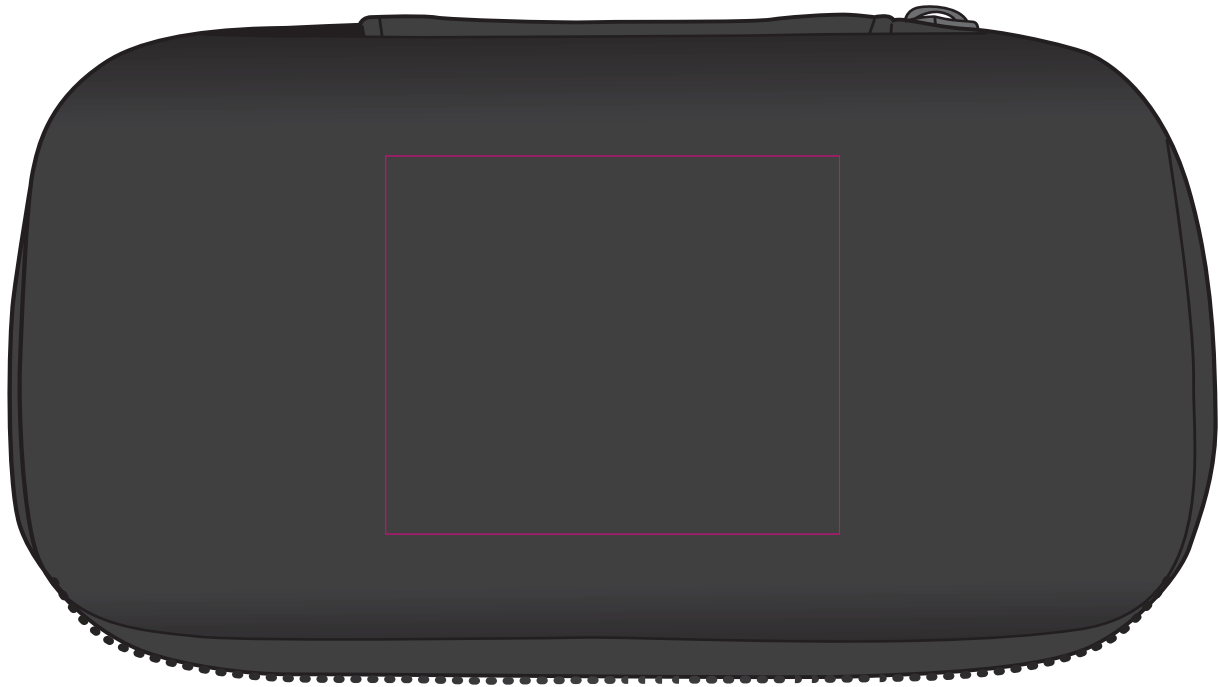

ARTWORK FOR APPROVAL

IMPORTANT: This drawing is for approximate print positional purposes only. It is not intended to be an exact scale or detailed representation of the product. Colour proofs are to be used as a guide only and not a true representation of true product or print colour. If item colours are important, order a sample from our current shipment.

Order #
Proof #1
Date 00/00/00

Product Code : LL6668
Description : Medium EVA Zipper Case 50mmH
Item Colour/s : Black
Quantity :
Decoration Type : Direct Digital
Print Colour

PLEASE NOTE: EVA cases are hand stitched therefore variations in size and shape of the item will occur. Print position cannot be guaranteed across the entire order and is considered acceptable.

Direct digital designs are printed in CMYK.
Pantone colours will be produced in the closest CMYK colour match possible.

Maximum print area: 60mmL x 50mmH
Actual print size:

PLEASE SEE NEXT PAGE...

INTERNAL USE ONLY

INT:

QC Code:	New Pte # _____	Info:	Q: _____	Ctns: _____	Wt(kg): _____
PP:	Prt Int: _____	Prep:	S: _____	D: _____	
Rpt Ord:	Rpt Pte # _____	Cat:	E: _____	Ctns: _____	Wt(kg): _____
Split: Y/N	Mach: _____	U/P Int: _____	R/P Int: _____	R: _____	D: _____
Courier:					Total Wt(kg): _____