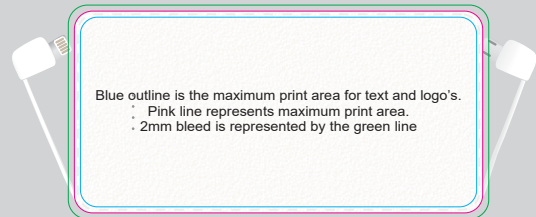

PLEASE NOTE:
THIS ITEM HAS A
TEXTURED SURFACE

Direct digital designs are printed in CMYK.
Pantone colours will be produced in the closest CMYK colour match possible.

PLEASE NOTE: EVA cases are hand stitched therefore variations in size and shape of the item will occur. Print position cannot be guaranteed across the entire order and is considered acceptable.

Slight over spray of ink may appear on sides of item if a full reversal is printed

Showing at approx 60% of size

Standard

Maximum print area: 70mmL x 50mmH
Actual print size:

Edge to Edge

Maximum print area: 135mmL x 67mmH
Actual print size: