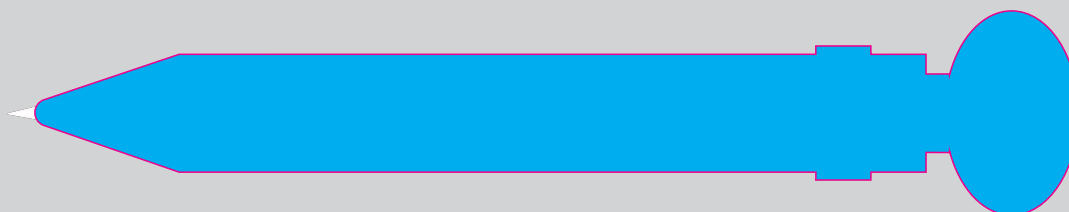

Order #
Proof #1
Date 00/00/0000

Product Code : LL0471
Description : Oval Flat Magnetic Ballpoint Pen
Item Colour/s : White
Quantity :
Decoration Type: Digital

DIGITAL DIRECT: This item is digitally printed in CMYK.

Some minor over spray may be apparent on sides of pen when digitally printing full reversal prints

Maximum print area: 138mmL x 27mmH
Actual print size:

INTERNAL USE ONLY

INT:

| | | | | | |
|------------|-----------------|----------------|----------------|-------------|---------------------|
| QC Code: | New Pte # _____ | Info: | Q: _____ | Ctns: _____ | Wt(kg): _____ |
| PP: | Prt Int: _____ | Prep: | S: _____ | D: _____ | |
| Rpt Ord: | Rpt Pte # _____ | Cat: | E: _____ | Ctns: _____ | Wt(kg): _____ |
| Split: Y/N | Mach: _____ | U/P Int: _____ | R/P Int: _____ | R: _____ | D: _____ |
| Courier: | | | | | Total Wt(kg): _____ |