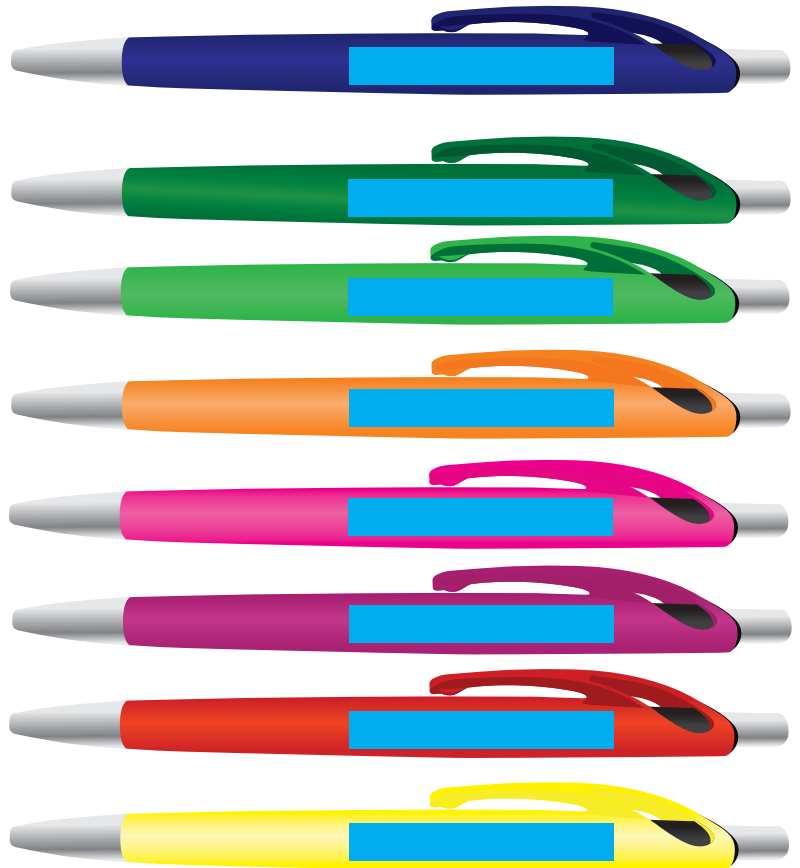

Order #  
Proof #1  
Date 00/00/00

Product Code : LL0470  
Description : Aquarius Ballpoint Pen  
Item Colour/s : Dark Blue, Dark Green, Light Green, Orange, Pink, Purple, Red, Yellow  
Quantity :  
Decoration Type : Pad  
Print Colour

### PLEASE NOTE

Pantone colour matches not possible on coloured barrels.  
White or metallic silver print recommended on dark colours and black print recommended on lighter colours.

BELOW IS 70% OF ACTUAL SIZE

### Optional Extras

- Pen Case with pens packed inside
- Pen Case to be supplied in bulk

Maximum print area: 50mmL x 7mmH  
Actual print size:

PLEASE SEE FOLLOWING PAGE...