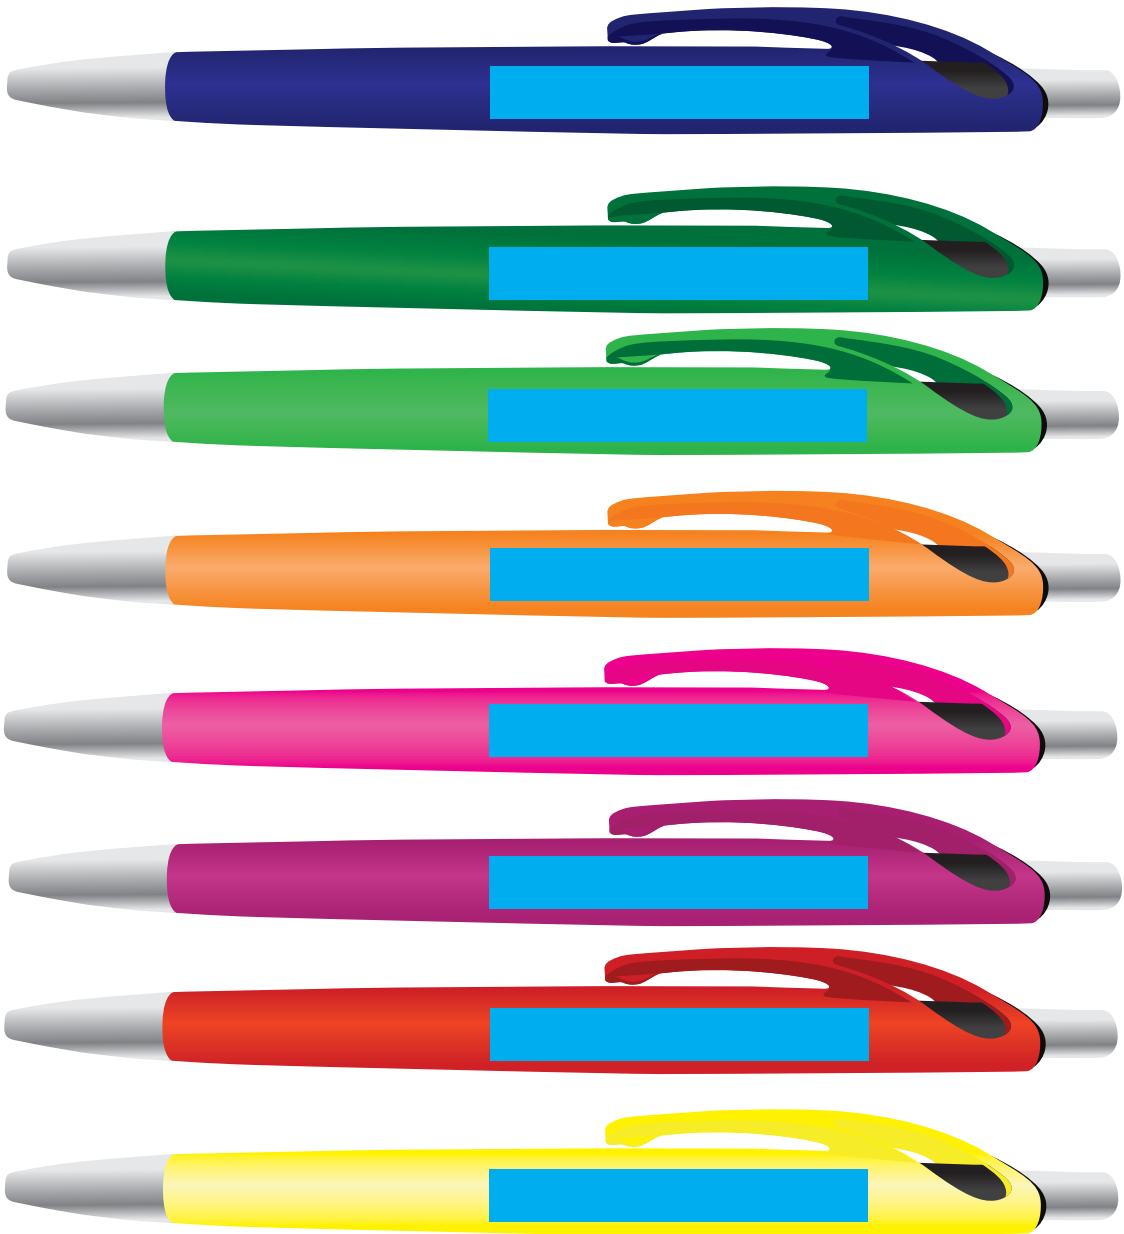

Maximum print area: 50mmL x 7mmH
Actual print size: