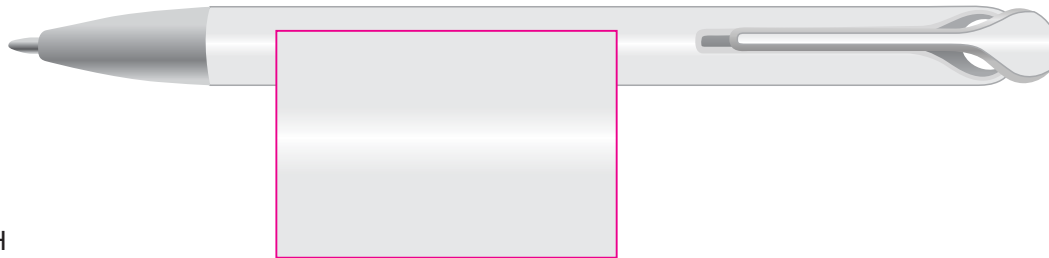

**LL0466 - Octave Pen - Black, Dark Blue, Light Blue, Orange, Pink, Purple, Red, White or Yellow**

Pad Print

PMS  
XXXc

Digital

Print Area: 50mmL x 6mmH  
Actual print size: xxmmL x xxmmH

Finished print area

Roll Print

PMS  
XXXc

Print Area: 45mmL x 30mmH  
Actual print size: xxmmL x xxmmH

Finished print area