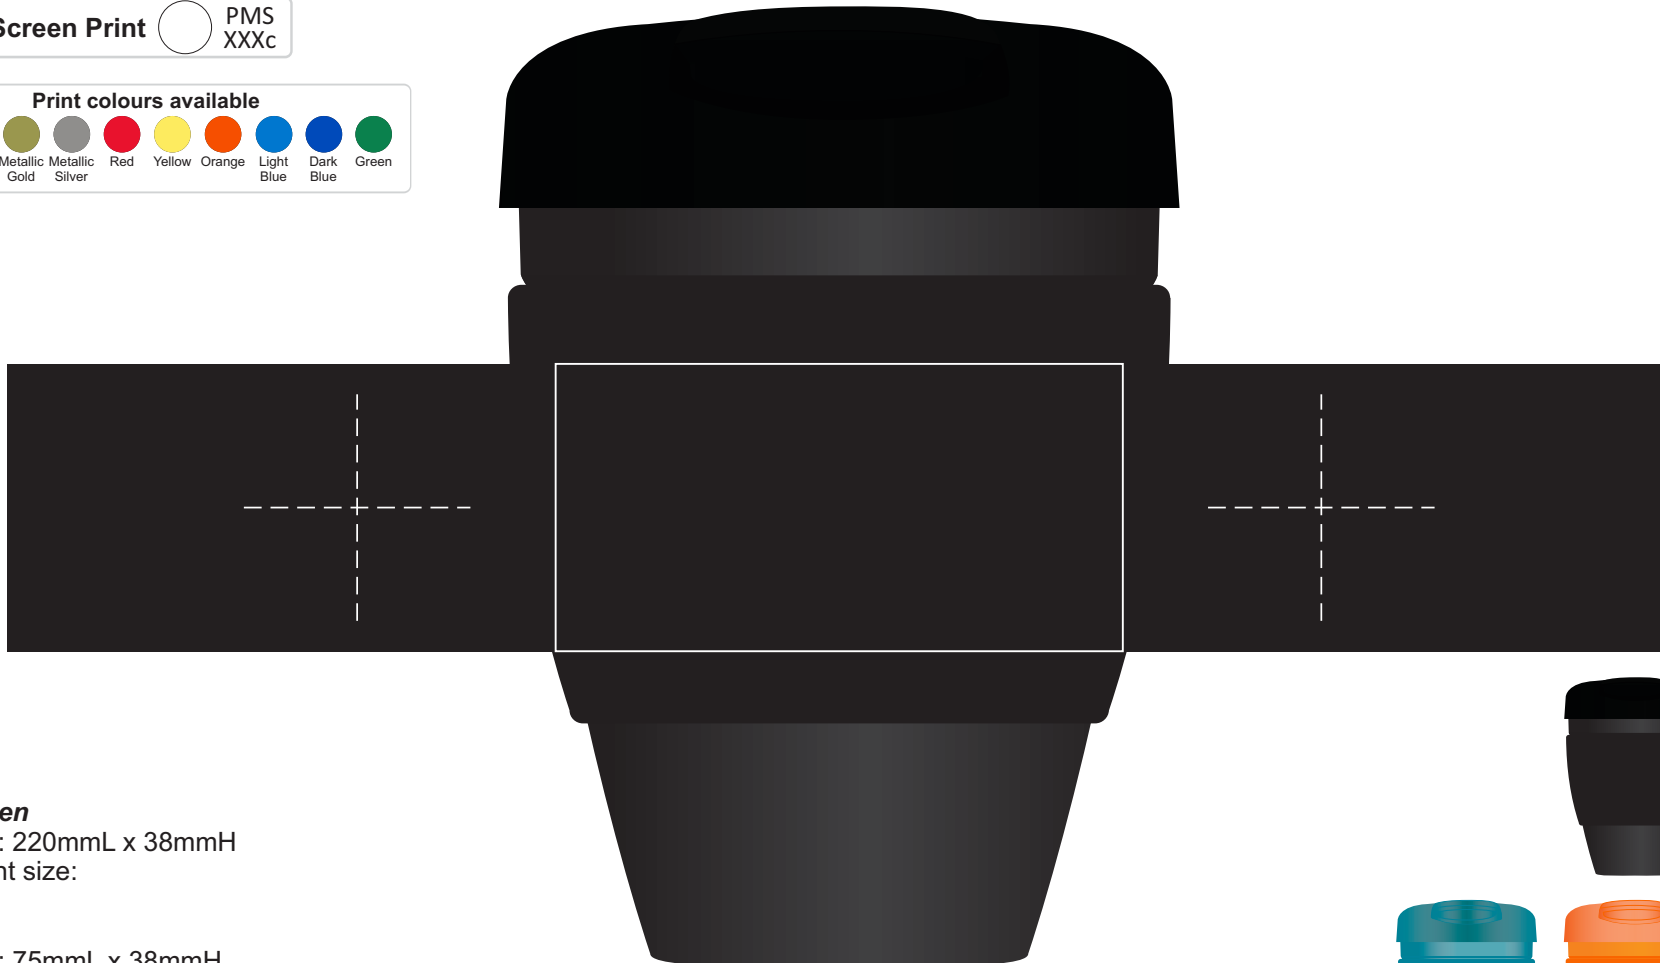

LL0439 - Kick Coffee Cup with Silicone Lid: Kick cup colour: Sleeve Colour: Lid Colour:

Roll or Screen Print  PMS XXXc

Roll Screen
Print area: 220mmL x 38mmH
Actual print size:

Screen
Print area: 75mmL x 38mmH
Actual print size:

Finished print area - Roll Print 
Finished print area - Screen Print 