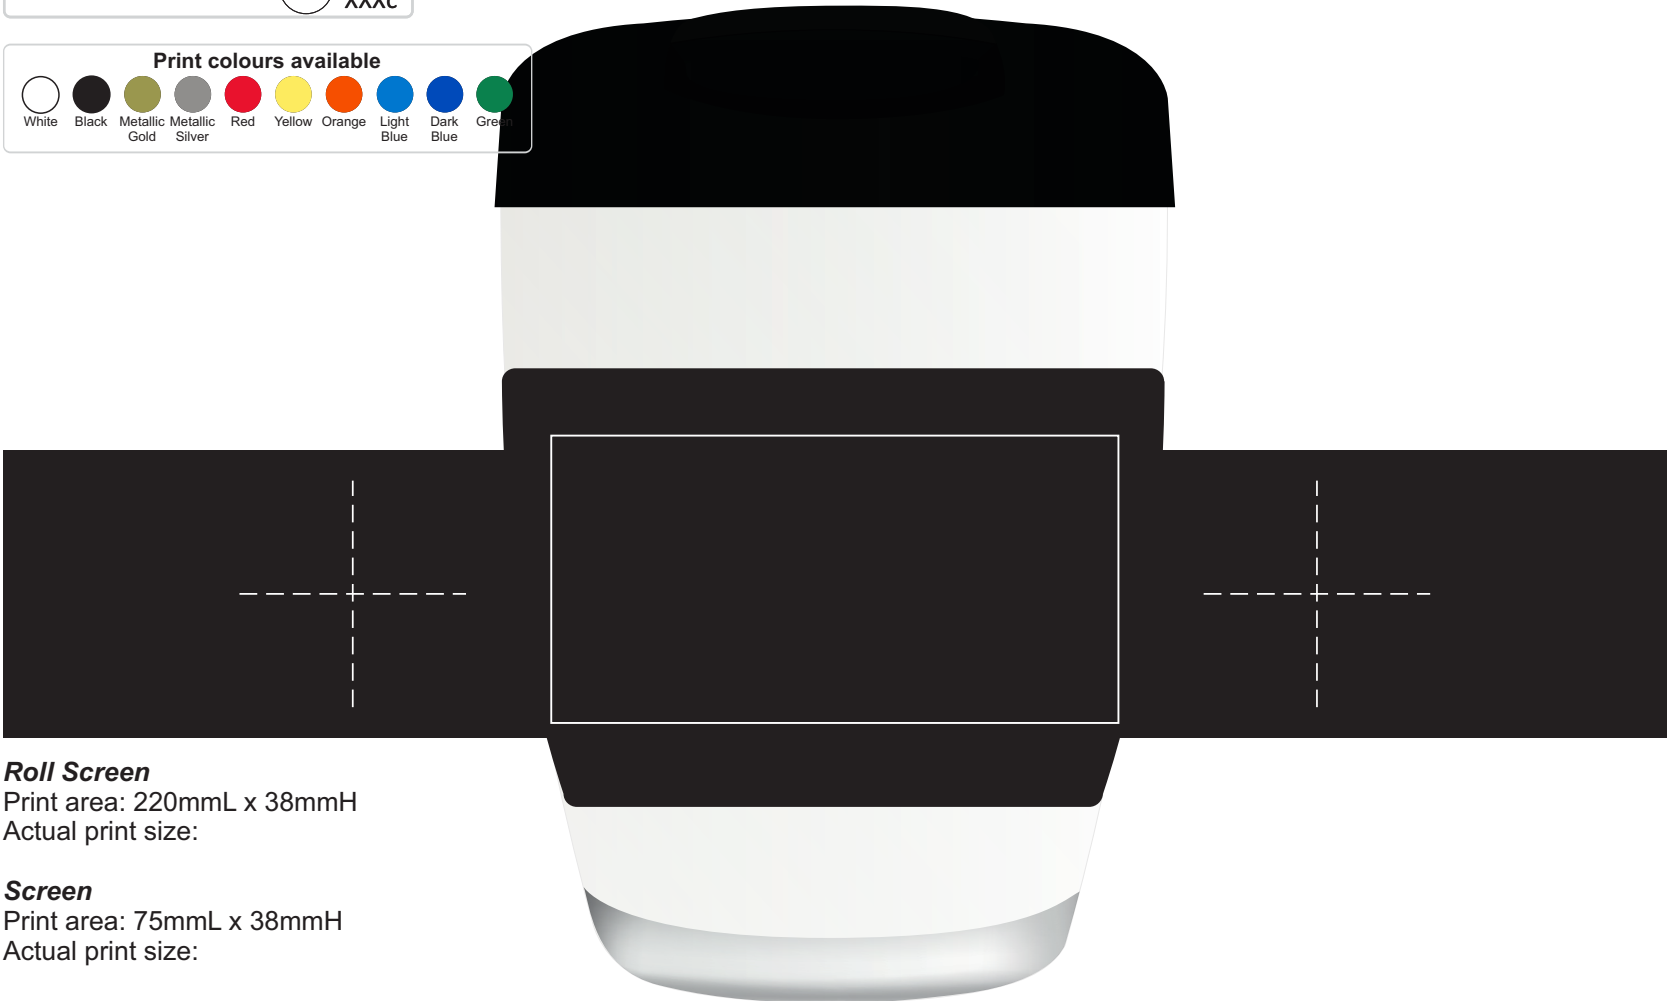

LL0432 - Vienna Glass Coffee Cup with Flip Lid: Glass with Sleeve Colour: Lid Colour:

Roll or Screen Print PMS XXXc

Roll Screen
Print area: 220mmL x 38mmH
Actual print size:

Screen
Print area: 75mmL x 38mmH
Actual print size:

Finished print area - Roll Print
Finished print area - Screen Print