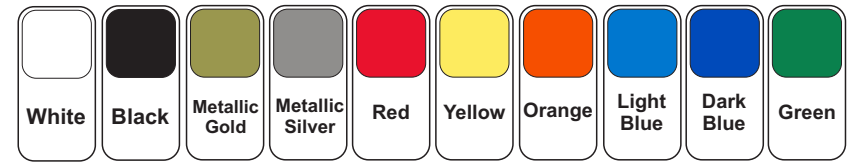

Order #
Proof #1
Date 00/00/00

Product Code : LL0427
Description : Vienna Glass Cup + Digital Sleeve
Item Colour/s : Black, White, Dark Blue, Grey, Light Blue, Light Green, Teal, Orange, Red, Purple & Yellow
Quantity :
Decoration Type : Screen + Digitally Printed Sleeve
Print Colour

SELECT COLOURS AVAILABLE TO PRINT

Print result will be a closest PMS match only.

BELOW IS 20% OF ACTUAL SIZE

Maximum print area: 220mmL x 38mmH
Actual print size:

Maximum print area: 504mmL x 97.5mmH
Actual print size:

IMPORTANT

Due to the print method, exact print positioning is not guaranteed and a variance from 5 - 10mm is possible and considered acceptable.
Once printed circular designs will appear oval.

SELECT COLOURS AVAILABLE TO PRINT
Print result will be a closest PMS match only.