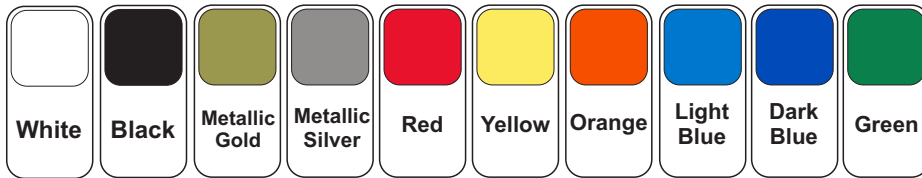

ARTWORK FOR APPROVAL

IMPORTANT: This drawing is for approximate print positional purposes only. It is not intended to be an exact scale or detailed representation of the product. Colour proofs are to be used as a guide only and not a true representation of true product or print colour. If item colours are important, order a sample from our current shipment.

Order #
Proof #1
Date 00/00/00

Product Code : LL0427
Description : Vienna Glass Cup + Digital Sleeve
Item Colour/s : Black, White, Dark Blue, Grey, Light Blue, Light Green, Teal, Orange, Red, Purple & Yellow
Quantity :
Decoration Type : Screen + Digitally Printed Sleeve
Print Colour

SELECT COLOURS AVAILABLE TO PRINT

Print result will be a closest PMS match only.