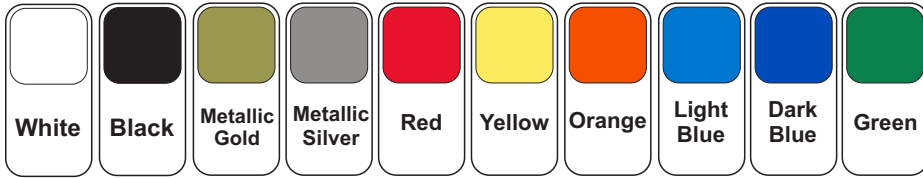

ARTWORK FOR APPROVAL

IMPORTANT: This drawing is for approximate print positional purposes only. It is not intended to be an exact scale or detailed representation of the product. Colour proofs are to be used as a guide only and not a true representation of true product or print colour. If item colours are important, order a sample from our current shipment.

Order #
Proof #1
Date 00/00/00

Product Code : LL0427
Description : Vienna Glass Cup + Digital Sleeve
Item Colour/s : Black, White, Dark Blue, Grey, Light Blue, Light Green, Teal, Orange, Red, Purple & Yellow
Quantity :
Decoration Type : Screen + Digitally Printed Sleeve
Print Colour

SELECT COLOURS AVAILABLE TO PRINT

Print result will be a closest PMS match only.