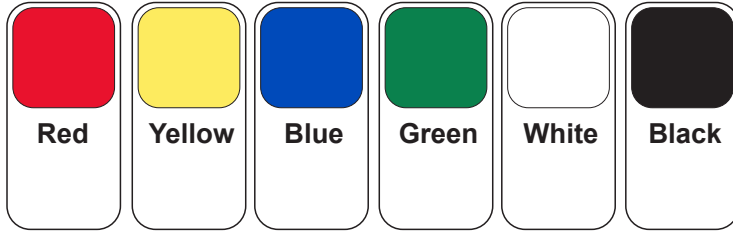

ARTWORK FOR APPROVAL

IMPORTANT: This drawing is for approximate print positional purposes only. It is not intended to be an exact scale or detailed representation of the product. Colour proofs are to be used as a guide only and not a true representation of true product or print colour. If item colours are important, order a sample from our current shipment.

Order #
Proof #1
Date 00/00/00

Product Code : LL0423
Description : Aroma Double Walled Coffee Cup
Item Colour/s : Light Blue, Black, Green, Clear, Yellow, Dark Blue, Red, Orange, Pink, Purple
Quantity :
Decoration Type : Roll Print
Print Colour

SELECT COLOURS AVAILABLE TO PRINT
Print result will be a closest PMS match only.

IMPORTANT

Due to the print method and shape of the item.
Exact print positioning is not guaranteed and a variance from
5 - 10mm is possible and considered acceptable.
Once printed circular designs will appear oval.