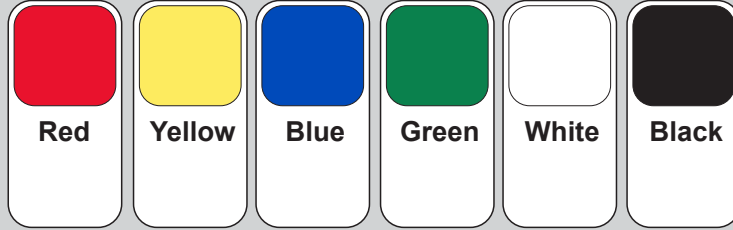

ARTWORK FOR APPROVAL

IMPORTANT: This drawing is for approximate print positional purposes only. It is not intended to be an exact scale or detailed representation of the product. Colour proofs are to be used as a guide only and not a true representation of true product or print colour. If item colours are important, order a sample from our current shipment.

Order #
Proof #1
Date 00/00/00

Product Code : LL0422
Description : Aroma Coffee Cup, Comfort Lid
Item Colour/s : Light Blue, Black, Green, Clear, Yellow, Dark Blue, Red, Orange, Pink, Purple
Quantity :
Decoration Type : Roll Print
Print Colour

SELECT COLOURS AVAILABLE TO PRINT
Print result will be a closest PMS match only.

IMPORTANT

Due to the print method and shape of the item, exact print positioning is not guaranteed and a variance from 5 - 10mm is possible and considered acceptable. Once printed circular designs will appear oval.